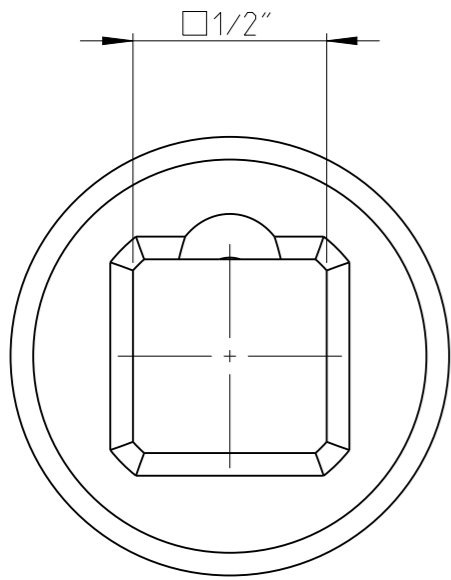

PART	4027130221	Status	Released	Rev./Iter	1.0
Drawing	4027130221	Status		Rev./Iter	1.0

proprietary document. Not to be used in any way without our consent.

SALTUS

Name	Socket-SQ1/2"-L60-HEX21-TW
Designation	4027 1302 21