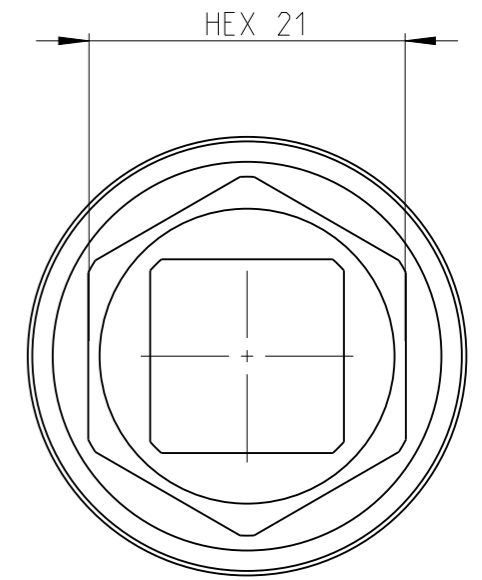

PART	4027130221	Status	Released	Rev./Iter	1.0
Drawing	4027130221	Status		Rev./Iter	1.0

proprietary document. Not to be used in any way without our consent.

SALTUS

Name	Socket-SQ1/2"-L60-HEX21-TW
Designation	4027 1302 21