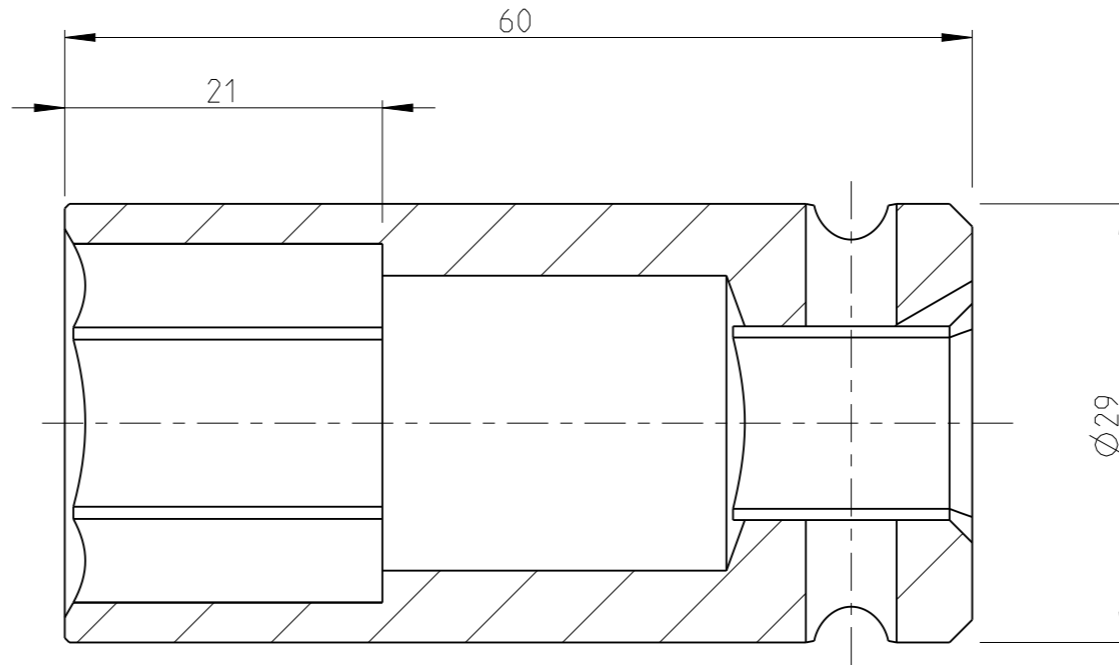

PART	4027130221	Status	Released	Rev./Iter	1.0
Drawing	4027130221	Status		Rev./Iter	1.0

proprietary document. Not to be used in any way without our consent.

SALTUS

Name	Socket-SQ1/2"-L60-HEX21-TW
Designation	4027 1302 21