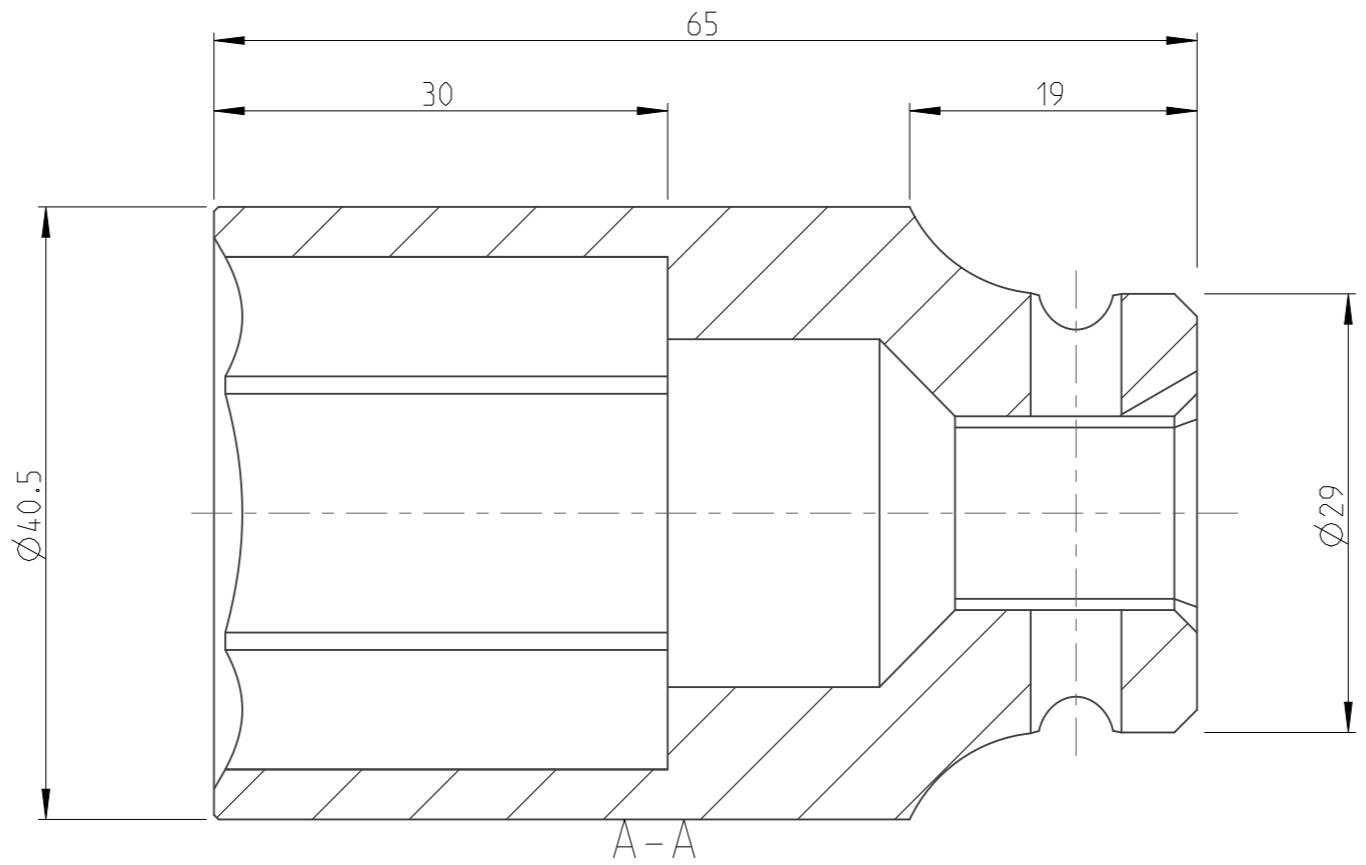

PART	4027130230	Status	Released	Rev./Iter	1.0
Drawing	4027130230	Status		Rev./Iter	1.0

1:1

proprietary document. Not to be used in any way without our consent.

SALTUS	Name	Socket-SQ1/2"-L65-HEX30-TW
	Designation	4027 1302 30