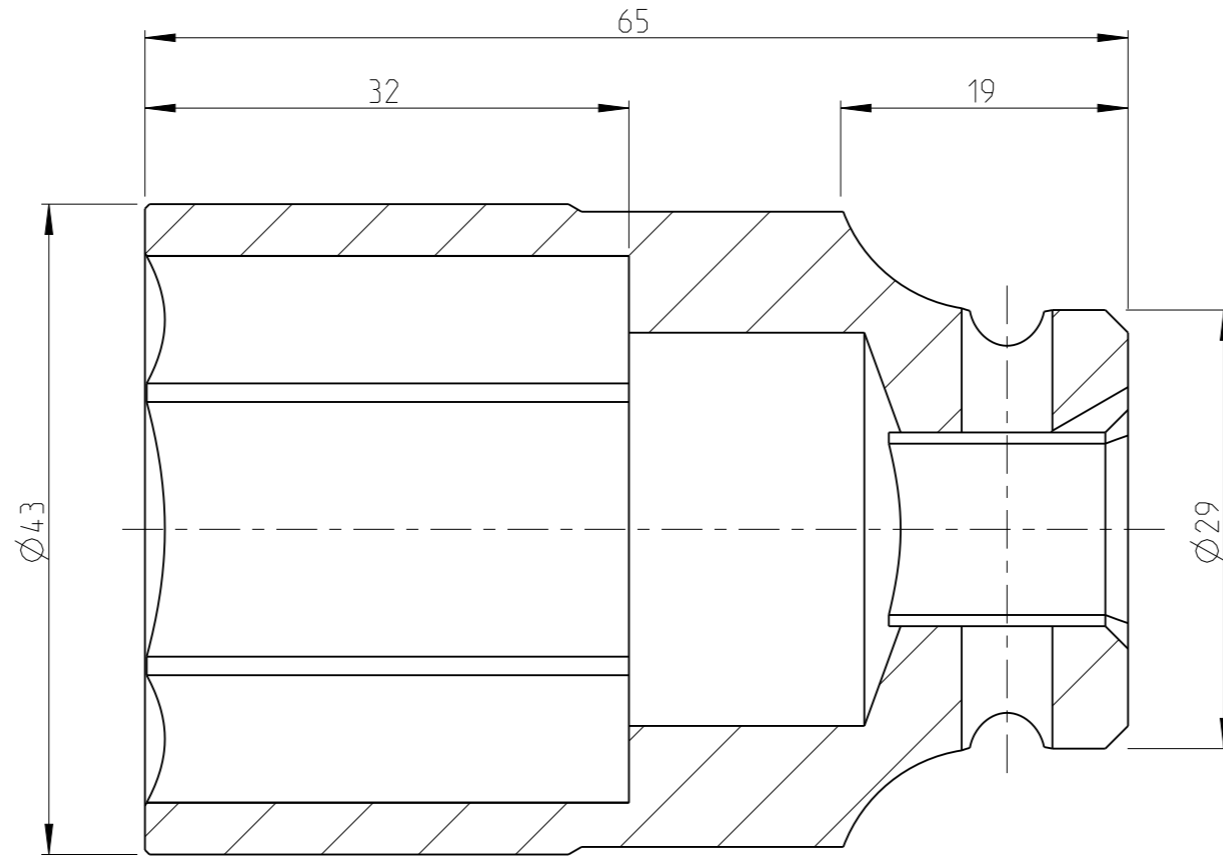

PART	4027130232	Status	Released	Rev./Iter	2.2
Drawing	4027130232	Status		Rev./Iter	2.2

1:1

proprietary document. Not to be used in any way without our consent.

SALTUS

Name	Socket-SQ1/2"-L65-HEX32-TW
Designation	4027 1302 32