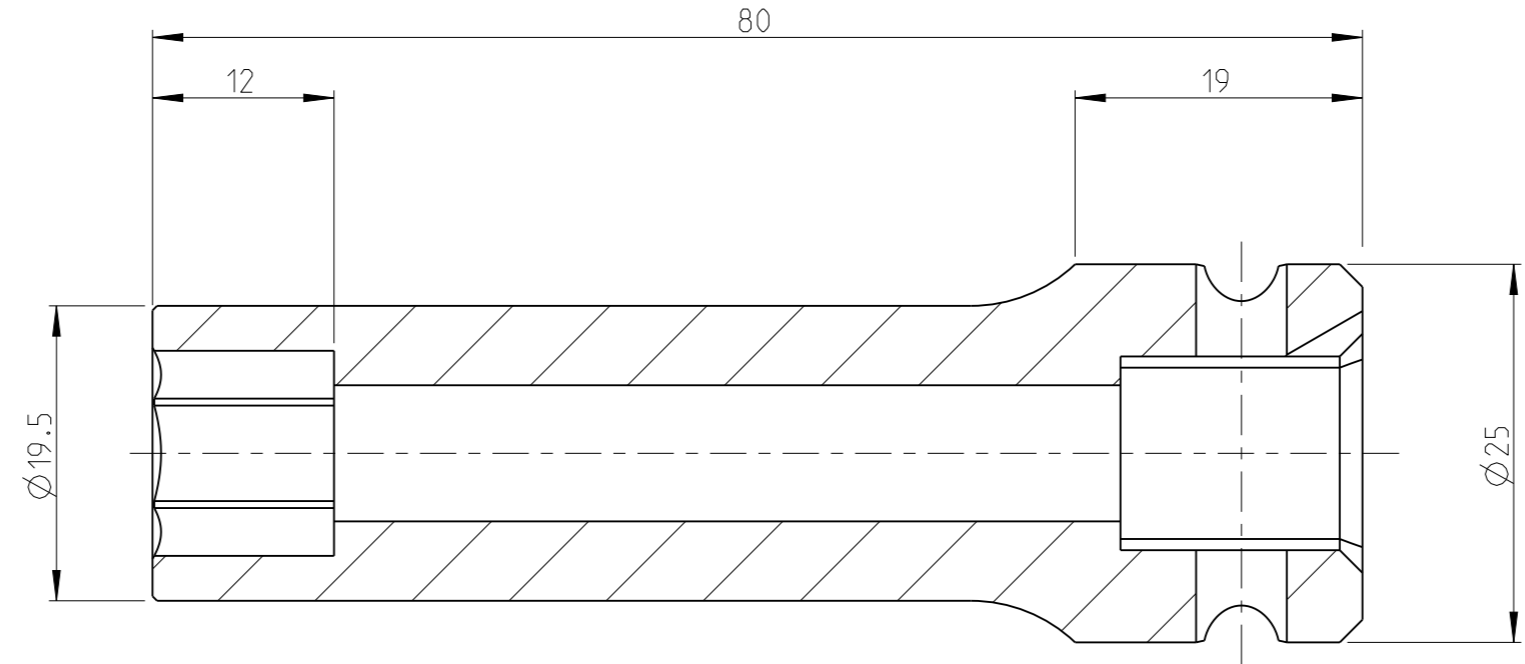

PART	4027130312	Status	Released	Rev./Iter	0.0
Drawing	4027130312	Status		Rev./Iter	0.0

proprietary document. Not to be used in any way without our consent.

SALTUS	Name	Socket-SQ1/2"-L80-HEX12
	Designation	4027 1303 12