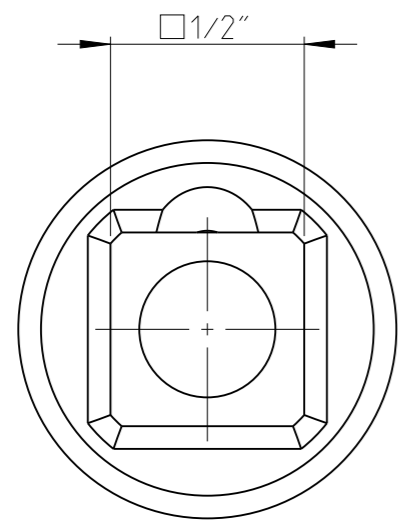

PART	4027130312	Status	Released	Rev./Iter	0.0
Drawing	4027130312	Status		Rev./Iter	0.0

proprietary document. Not to be used in any way without our consent.

SALTUS	Name	Socket-SQ1/2"-L80-HEX12
	Designation	4027 1303 12