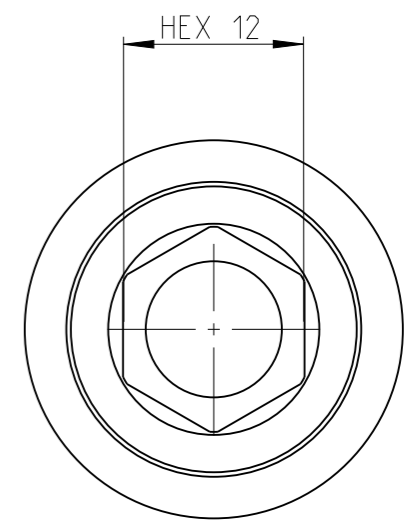

PART	4027130312	Status	Released	Rev./Iter	0.0
Drawing	4027130312	Status		Rev./Iter	0.0

proprietary document. Not to be used in any way without our consent.

SALTUS	Name	Socket-SQ1/2"-L80-HEX12
	Designation	4027 1303 12