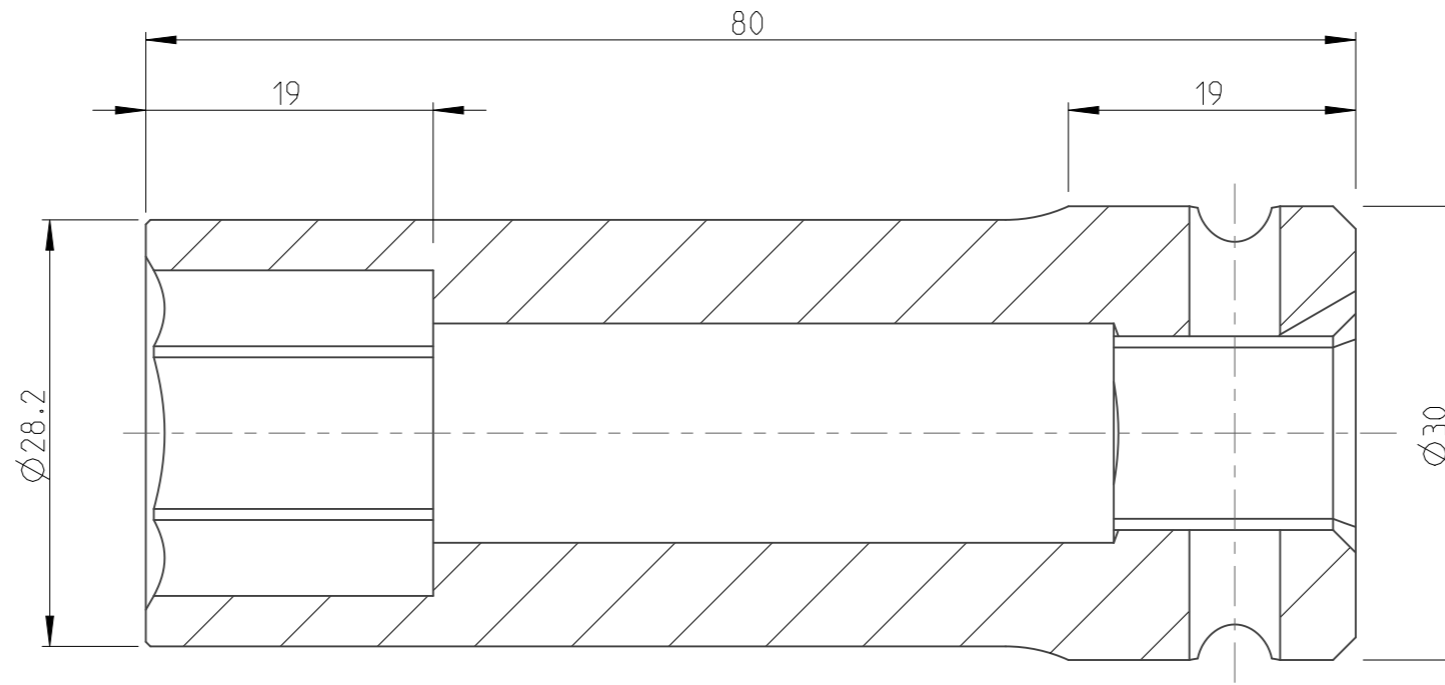

PART	4027130381	Status	Released	Rev./Iter	1.0
Drawing	4027130381	Status		Rev./Iter	1.0

proprietary document. Not to be used in any way without our consent.

**SALTUS**

Name	Socket-SQ1/2"-L80-HEX3/4"
Designation	4027 1303 81