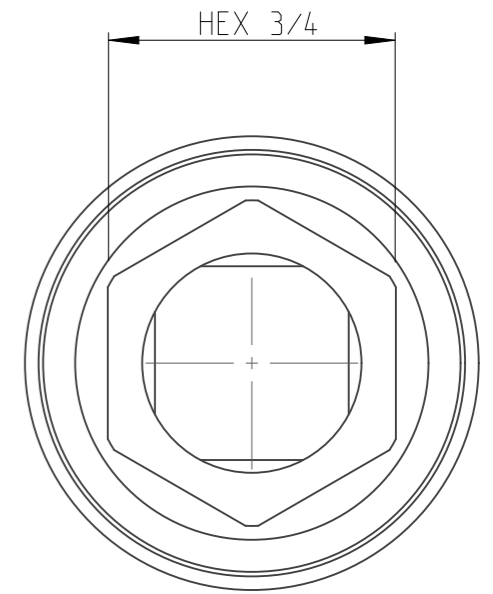

PART	4027130381	Status	Released	Rev./Iter	1.0
Drawing	4027130381	Status		Rev./Iter	1.0

proprietary document. Not to be used in any way without our consent.

**SALTUS**

Name	Socket-SQ1/2"-L80-HEX3/4"
Designation	4027 1303 81