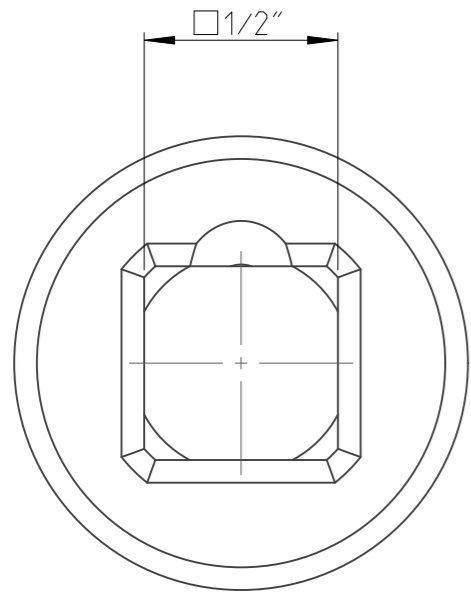

PART	4027130381	Status	Released	Rev./Iter	1.0
Drawing	4027130381	Status		Rev./Iter	1.0

proprietary document. Not to be used in any way without our consent.

**SALTUS**

Name	Socket-SQ1/2"-L80-HEX3/4"
Designation	4027 1303 81