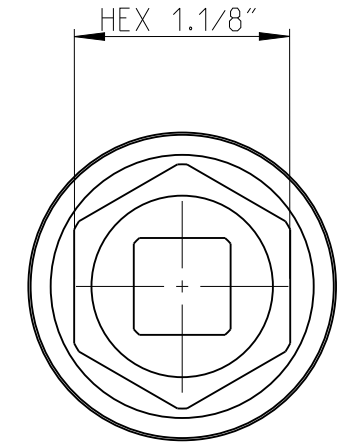

| | | | | | |
|---------|------------|--------|---------|-------------|-----|
| PART | 4027130398 | Status | In Work | Rev. / Iter | 1.0 |
| Drawing | 4027130398 | Status | | Rev. / Iter | 1.0 |

proprietary document. Not to be used in any way without our consent.

SALTUS

| | |
|-------------|-----------------------------|
| Name | Socket-SQ1/2"-L85-HEX1.1/8" |
| Designation | 4027 1303 98 |