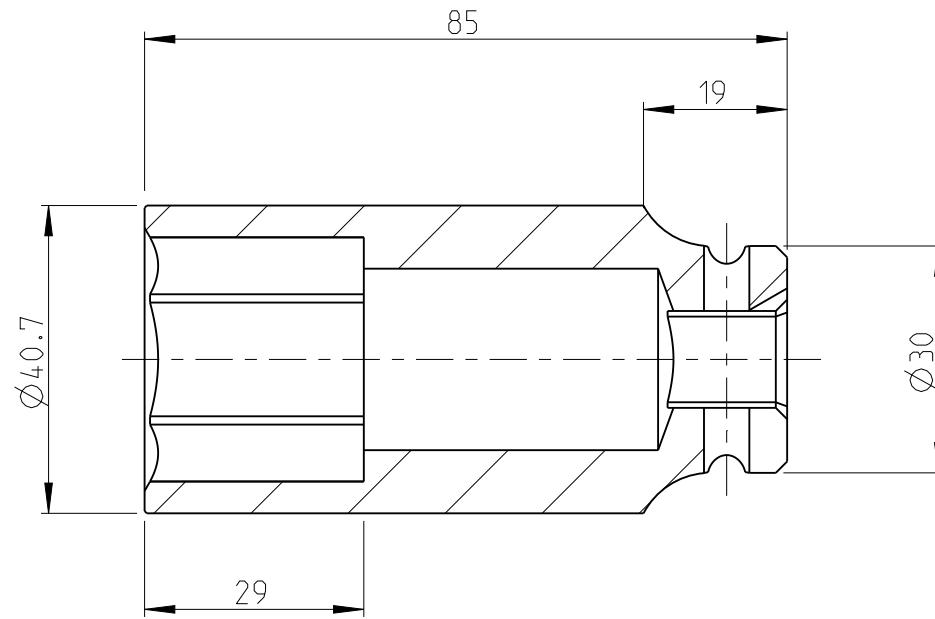

| | | | | | |
|---------|------------|--------|---------|-------------|-----|
| PART | 4027130398 | Status | In Work | Rev. / Iter | 1.0 |
| Drawing | 4027130398 | Status | | Rev. / Iter | 1.0 |

proprietary document. Not to be used in any way without our consent.

SALTUS

| | |
|-------------|-----------------------------|
| Name | Socket-SQ1/2"-L85-HEX1.1/8" |
| Designation | 4027 1303 98 |