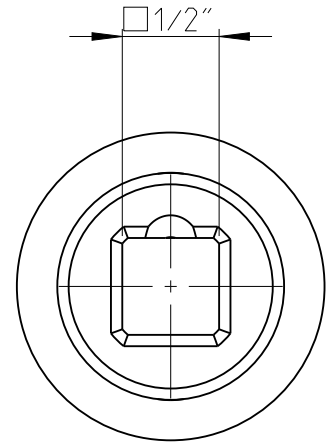

| | | | | | |
|---------|------------|--------|---------|-------------|-----|
| PART | 4027130398 | Status | In Work | Rev. / Iter | 1.0 |
| Drawing | 4027130398 | Status | | Rev. / Iter | 1.0 |

proprietary document. Not to be used in any way without our consent.

SALTUS

| | |
|-------------|-----------------------------|
| Name | Socket-SQ1/2"-L85-HEX1.1/8" |
| Designation | 4027 1303 98 |