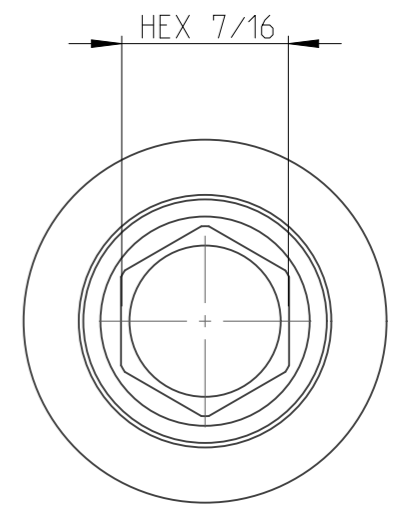

PART	4027130488	Status	Released	Rev./Iter	1.0
Drawing	4027130488	Status		Rev./Iter	1.0

1:1

proprietary document. Not to be used in any way without our consent.

SALTUS

Name
Socket-SQ1/2"-L80-HEX7/16"-TW

Designation
4027 1304 88