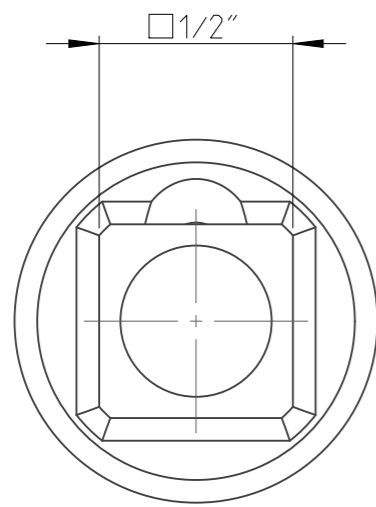

PART	4027130488	Status	Released	Rev./Iter	1.0
Drawing	4027130488	Status		Rev./Iter	1.0

1:1

proprietary document. Not to be used in any way without our consent.

SALTUS

Name
Socket-SQ1/2"-L80-HEX7/16"-TW

Designation
4027 1304 88