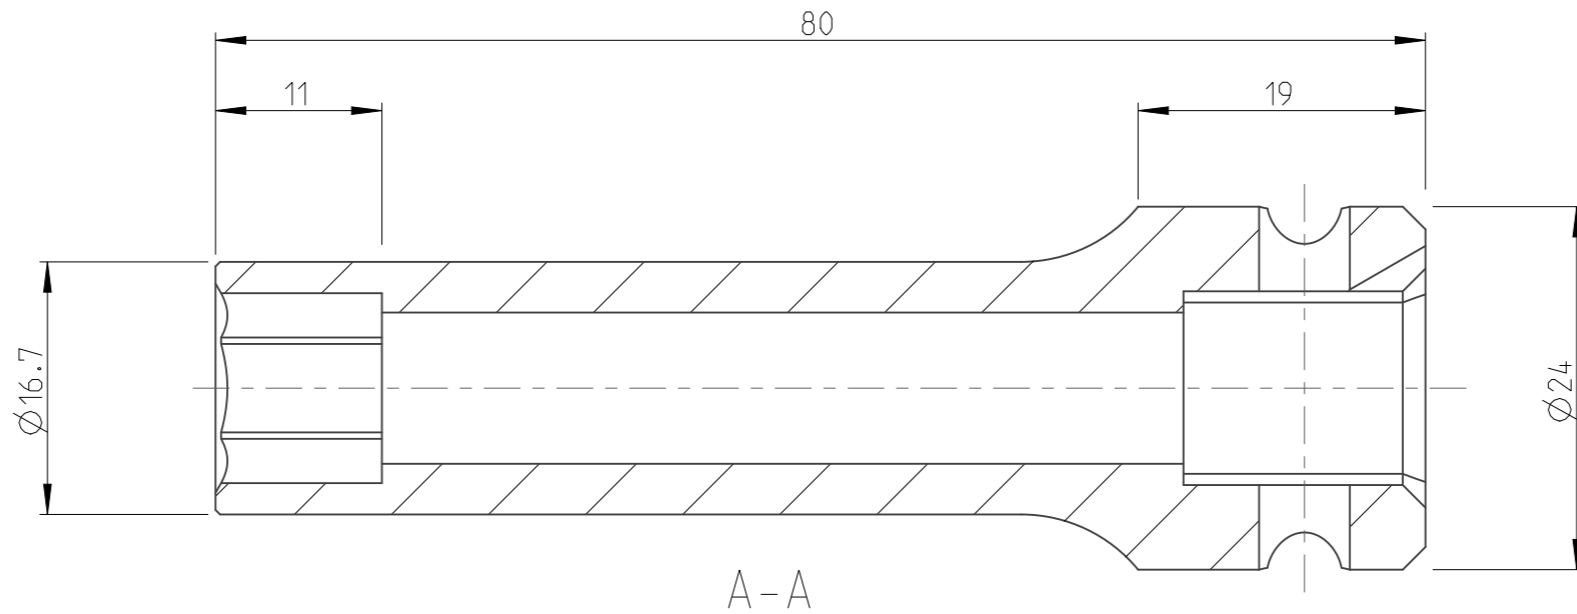

PART	4027130488	Status	Released	Rev./Iter	1.0
Drawing	4027130488	Status		Rev./Iter	1.0

1:1

proprietary document. Not to be used in any way without our consent.

SALTUS

Name
Socket-SQ1/2"-L80-HEX7/16"-TW

Designation
4027 1304 88