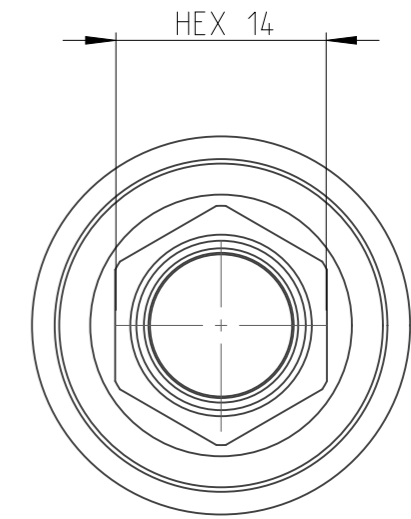

PART	4027130714	Status	Released	Rev./Iter	1.1
Drawing	4027130714	Status		Rev./Iter	1.2

1:1

proprietary document. Not to be used in any way without our consent.

SALTUS

Name	Socket-SQ1/2"-L60-HEX14-SM
Designation	4027 1307 14