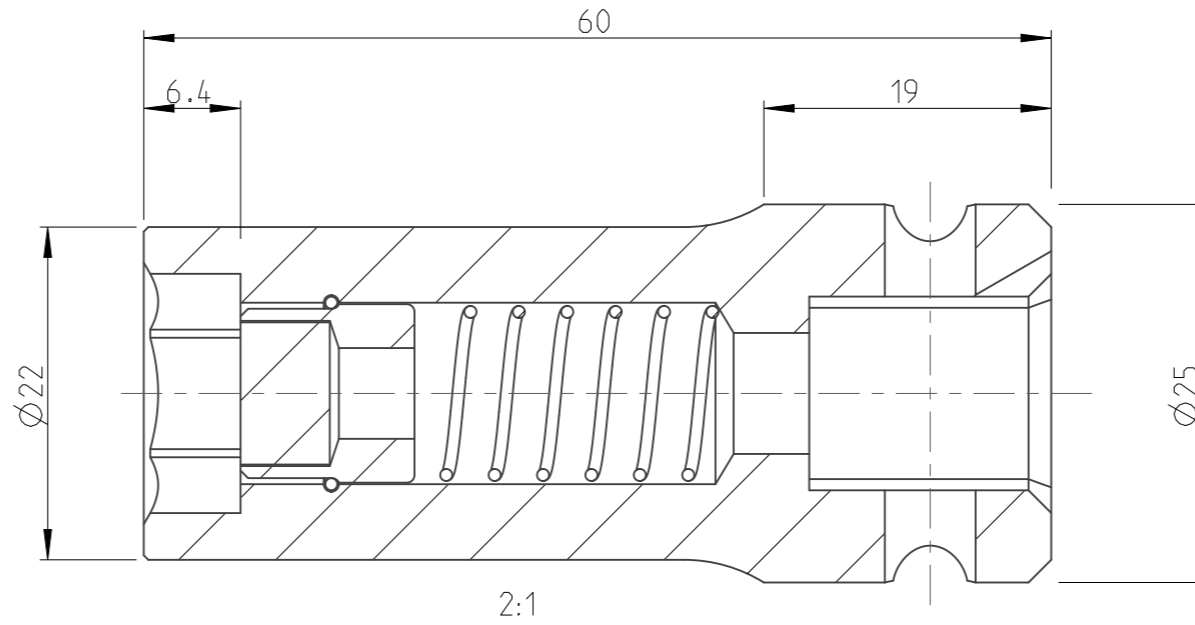

PART	4027130714	Status	Released	Rev./Iter	1.1
Drawing	4027130714	Status		Rev./Iter	1.2

1:1

proprietary document. Not to be used in any way without our consent.

SALTUS

Name	Socket-SQ1/2"-L60-HEX14-SM
Designation	4027 1307 14