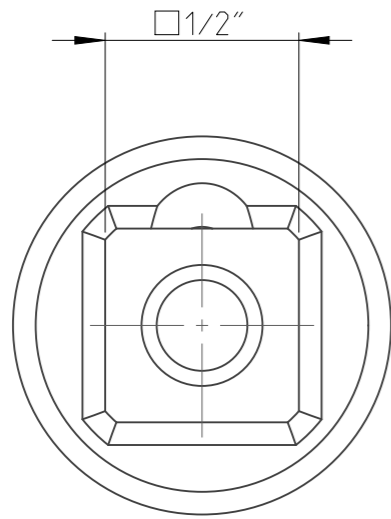

PART	4027130714	Status	Released	Rev./Iter	1.1
Drawing	4027130714	Status		Rev./Iter	1.2

1:1

proprietary document. Not to be used in any way without our consent.

SALTUS

Name	Socket-SQ1/2"-L60-HEX14-SM
Designation	4027 1307 14