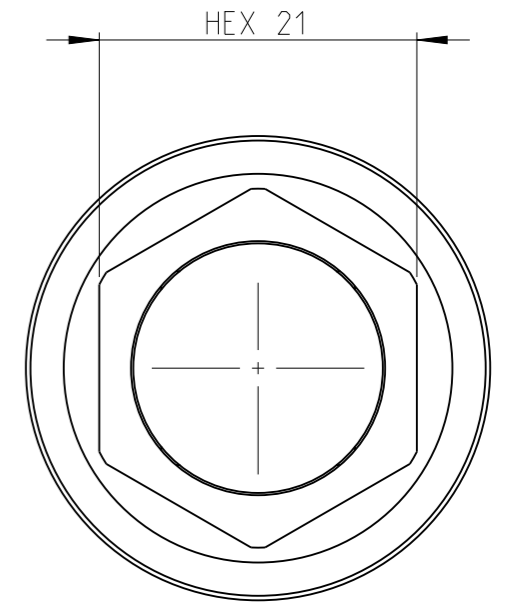

PART	4027130721	Status	In Work	Rev. / Iter	0.0
Drawing	4027130721	Status		Rev. / Iter	0.0

proprietary document. Not to be used in any way without our consent.

SALTUS

Name	Socket-SQ1/2"-L60-HEX21-SM
Designation	4027 1307 21