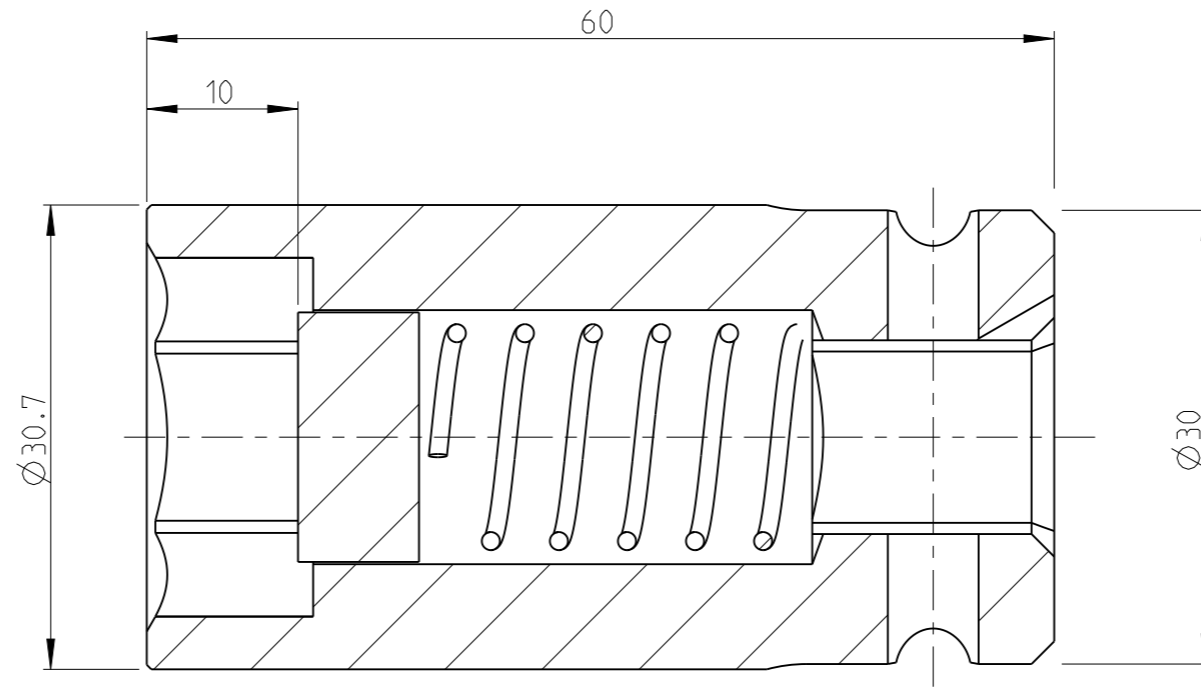

PART	4027130721	Status	In Work	Rev. / Iter	0.0
Drawing	4027130721	Status		Rev. / Iter	0.0

proprietary document. Not to be used in any way without our consent.

SALTUS

Name	Socket-SQ1/2"-L60-HEX21-SM
Designation	4027 1307 21