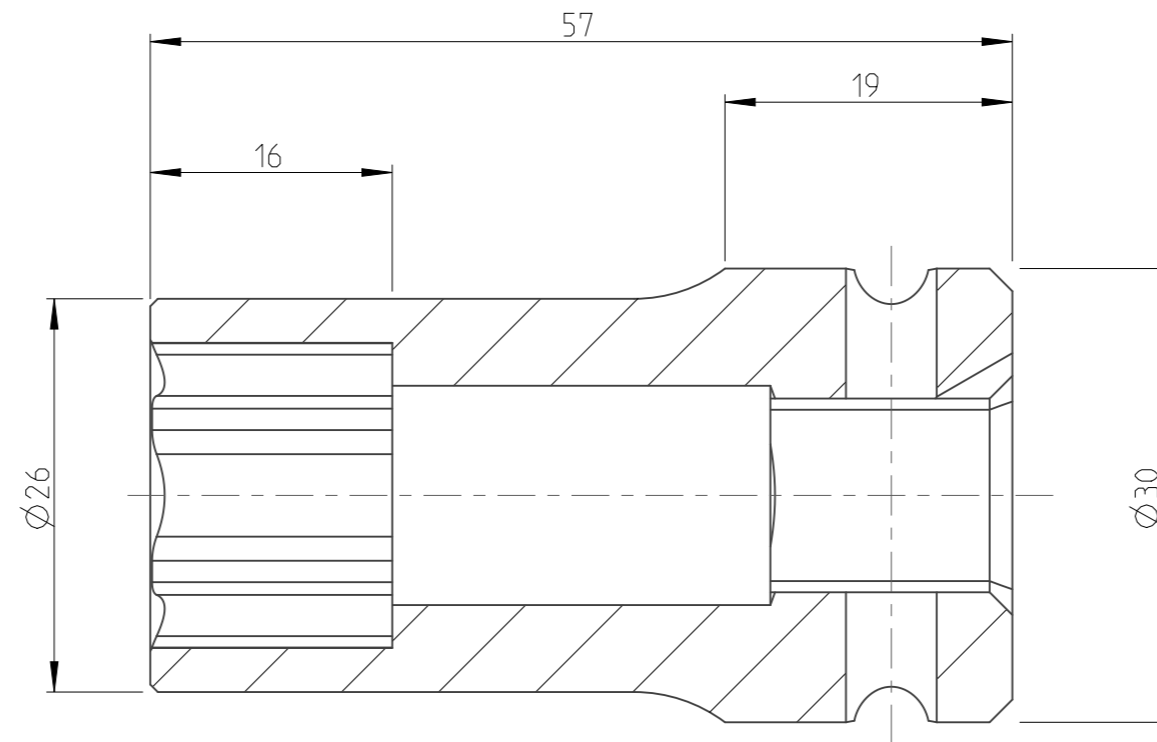

PART	4027130917	Status	Released	Rev. / Iter	1.0
Drawing	4027130917	Status		Rev. / Iter	1.0

A-A
2:1

1:1

proprietary document. Not to be used in any way without our consent.

SALTUS

Name

Socket-SQ1/2"-L57-SD17