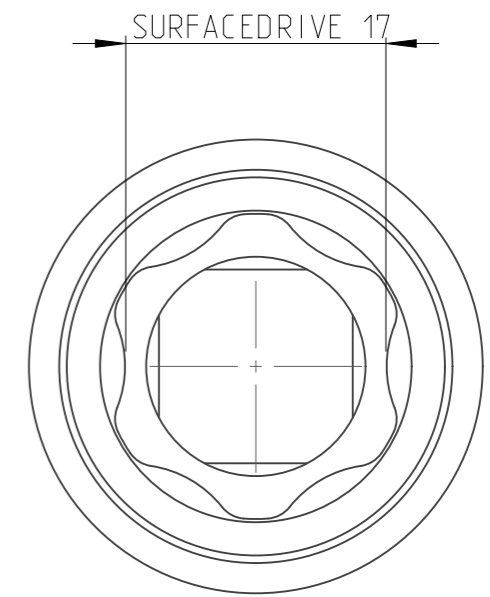

PART	4027130917	Status	Released	Rev. / Iter	1.0
Drawing	4027130917	Status		Rev. / Iter	1.0

A-A
2:1

1:1

proprietary document. Not to be used in any way without our consent.

SALTUS

Name

Socket-SQ1/2"-L57-SD17