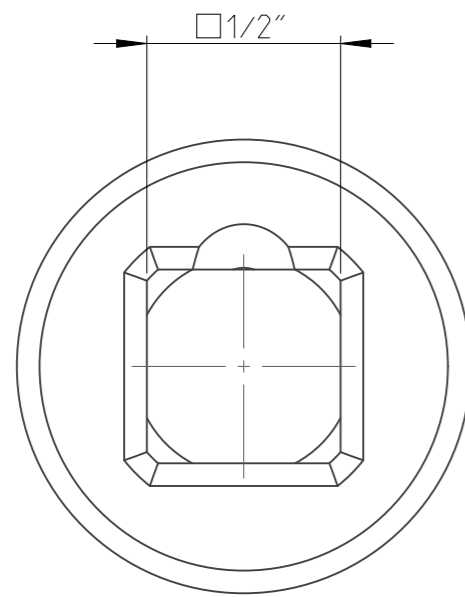

PART	4027130917	Status	Released	Rev. / Iter	1.0
Drawing	4027130917	Status		Rev. / Iter	1.0

A-A
2:1

1:1

proprietary document. Not to be used in any way without our consent.

SALTUS

Name

Socket-SQ1/2"-L57-SD17