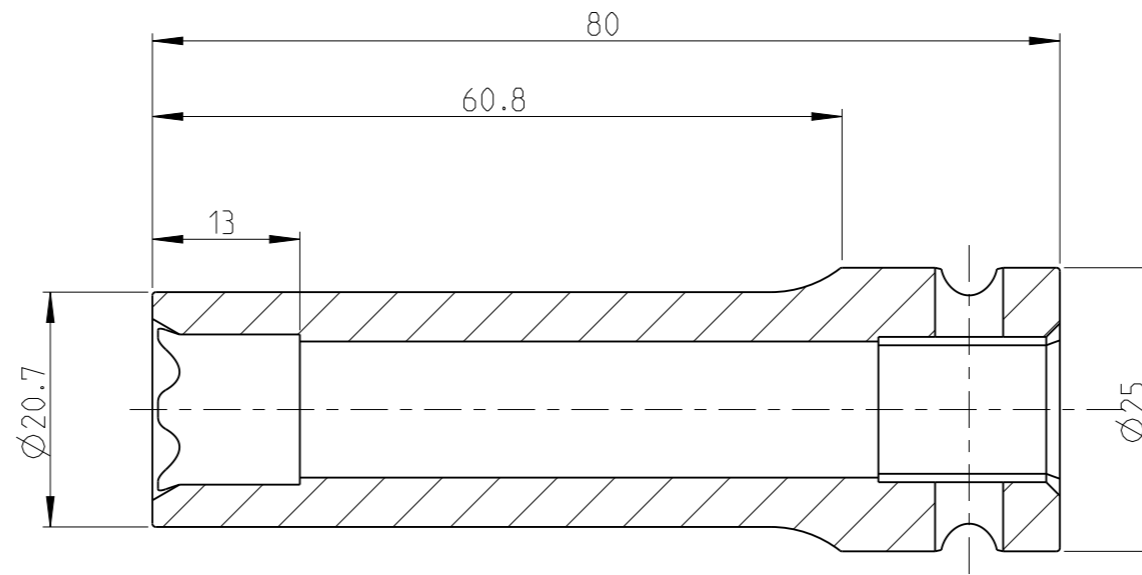

PART	4027131013	Status	Released	Rev. / Iter	0.0
Drawing	4027131013	Status		Rev. / Iter	0.0

**Saltus** proprietary document. Not to be used in any way without our written consent.

**Saltus**

Name

Socket-SQ1/2"-L80-SD13