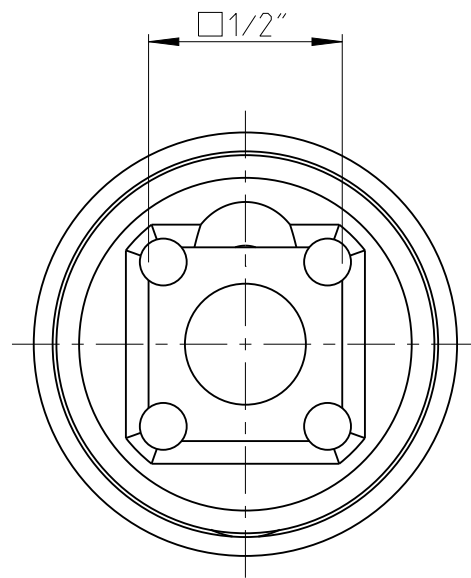

ASSEMBLY	4027131110	Status	Released	Rev. / Iter	0.0
DRAWING	4027131110	Status		Rev. / Iter	0.0

proprietary document. Not to be used in any way without our consent.

SALTUS

Name	Socket-SQ1/2"-L38-SD10-R
Designation	4027 1311 10