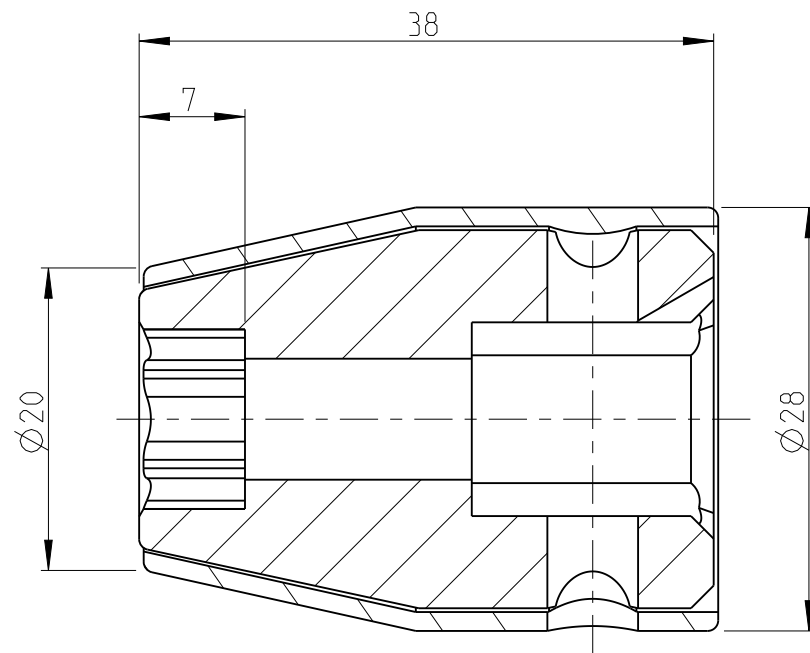

ASSEMBLY	4027131110	Status	Released	Rev. / Iter	0.0
DRAWING	4027131110	Status		Rev. / Iter	0.0

proprietary document. Not to be used in any way without our consent.

SALTUS

Name	Socket-SQ1/2"-L38-SD10-R
Designation	4027 1311 10