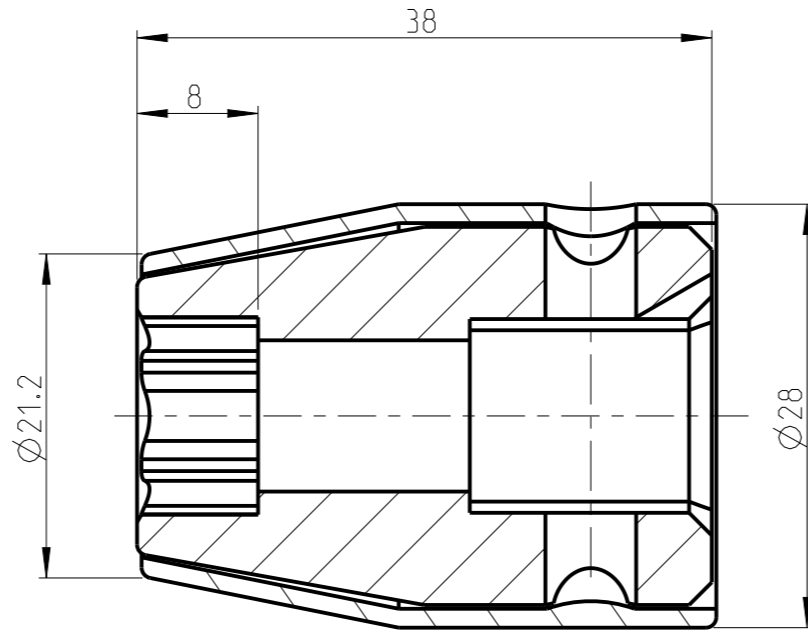

ASSEMBLY	4027131111	Status	Released	Rev. / Iter	1.0
DRAWING	4027131111	Status		Rev. / Iter	1.0

proprietary document. Not to be used in any way without our consent.

**SALTUS**

Name	Socket-SQ1/2"-L38-SD11-R
Designation	4027 1311 11