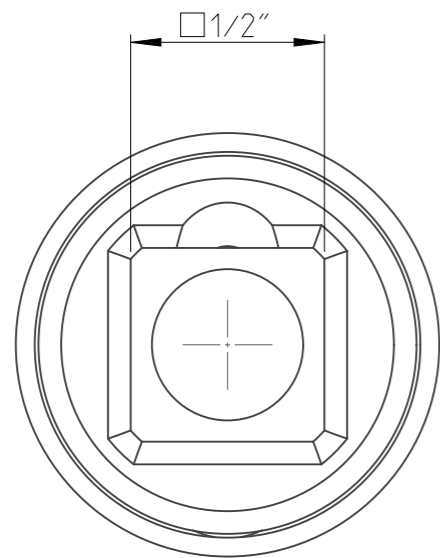

ASSEMBLY	4027131112	Status	Released	Rev. / Iter	1.1
DRAWING	4027131112	Status		Rev. / Iter	1.1

3:2

proprietary document. Not to be used in any way without our consent.

SALTUS

Name	Socket-SQ1/2"-L38-SD12-R
Designation	4027 1311 12