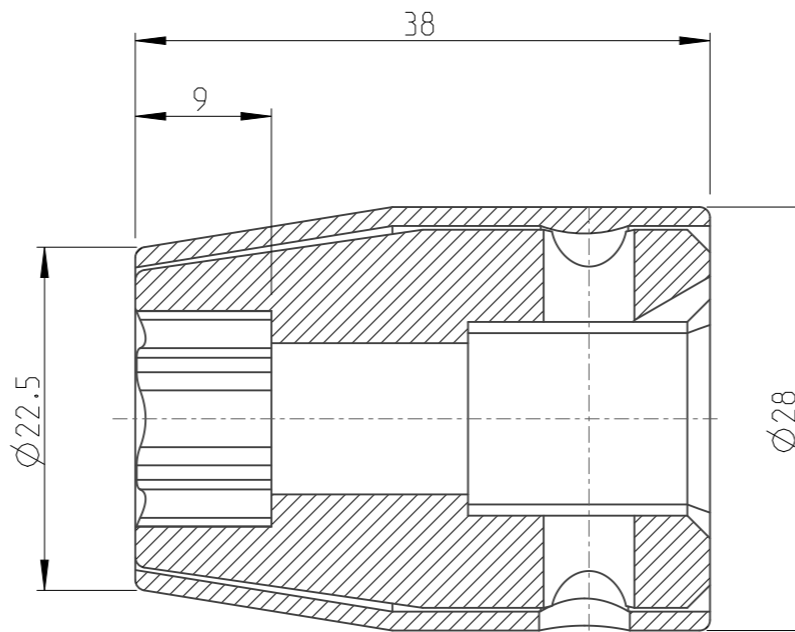

ASSEMBLY	4027131112	Status	Released	Rev. / Iter	1.1
DRAWING	4027131112	Status		Rev. / Iter	1.1

3:2

proprietary document. Not to be used in any way without our consent.

SALTUS

Name	Socket-SQ1/2"-L38-SD12-R
Designation	4027 1311 12