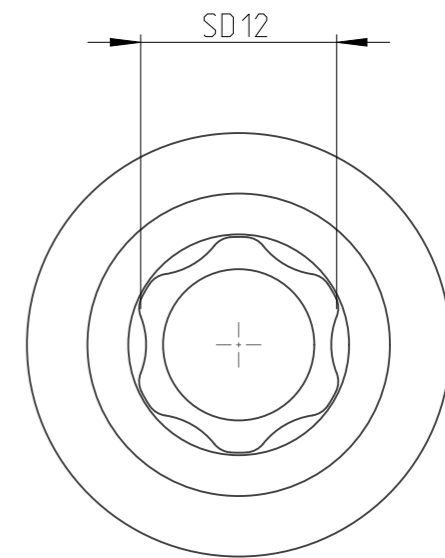

ASSEMBLY	4027131112	Status	Released	Rev. / Iter	1.1
DRAWING	4027131112	Status		Rev. / Iter	1.1

3:2

proprietary document. Not to be used in any way without our consent.

SALTUS

Name	Socket-SQ1/2"-L38-SD12-R
Designation	4027 1311 12