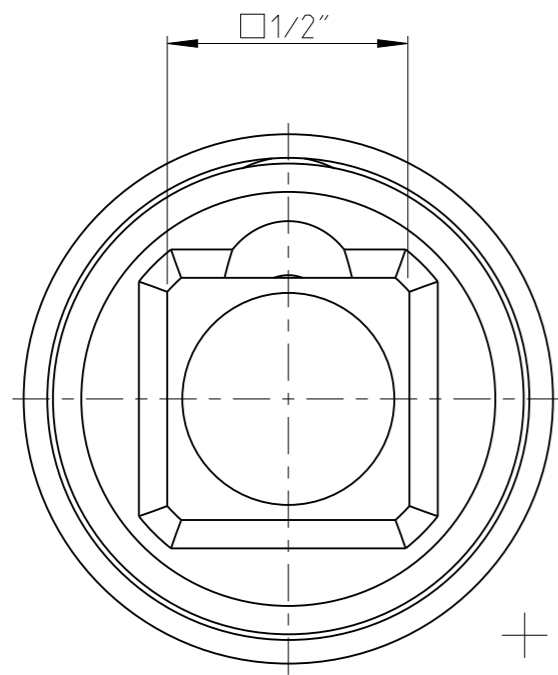

ASSEMBLY	4027131113	Status	Released	Rev. / Iter	1.1
DRAWING	4027131113	Status		Rev. / Iter	1.1

1:1

proprietary document. Not to be used in any way without our consent.

SALTUS	Name	Socket-SQ1/2"-L38-SD13-R
	Designation	4027 1311 13