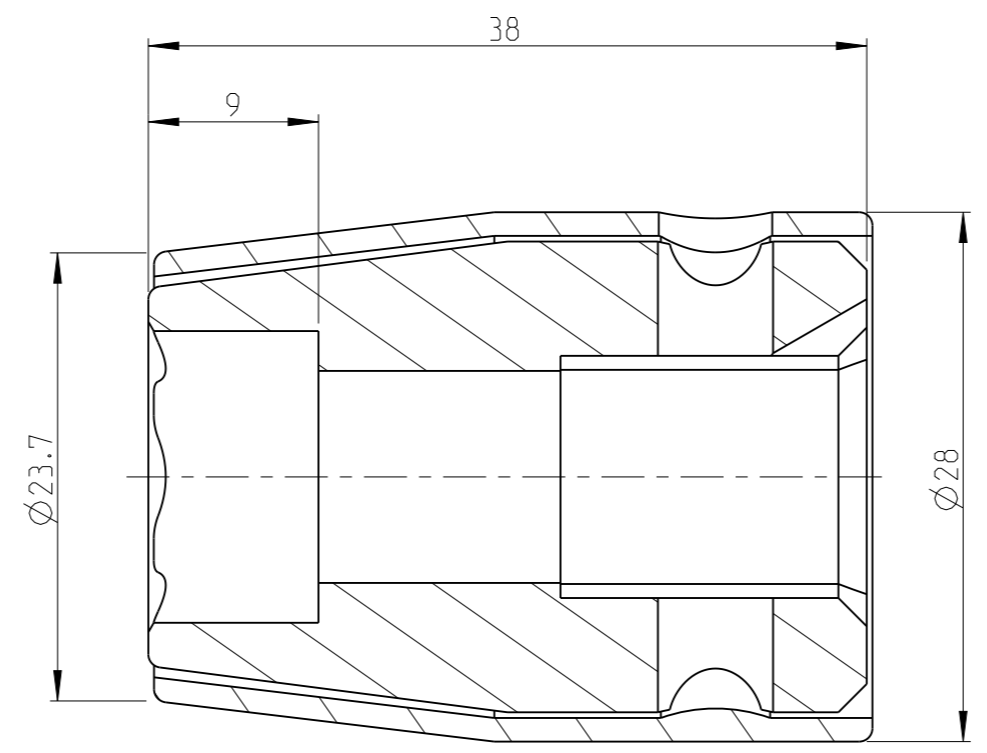

ASSEMBLY	4027131113	Status	Released	Rev. / Iter	1.1
DRAWING	4027131113	Status		Rev. / Iter	1.1

1:1

proprietary document. Not to be used in any way without our consent.

SALTUS	Name	Socket-SQ1/2"-L38-SD13-R
	Designation	4027 1311 13