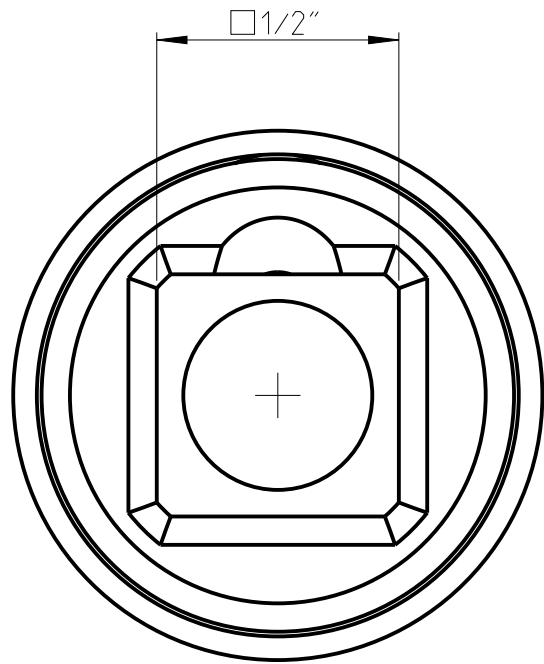

| | | | | | |
|----------|------------|--------|----------|-------------|-----|
| ASSEMBLY | 4027131114 | Status | Released | Rev. / Iter | 1.1 |
| DRAWING | 4027131114 | Status | | Rev. / Iter | 1.1 |

2:1

proprietary document. Not to be used in any way without our consent.

SALTUS

| | |
|-------------|--------------------------|
| Name | Socket-SQ1/2"-L38-SD14-R |
| Designation | 4027 1311 14 |