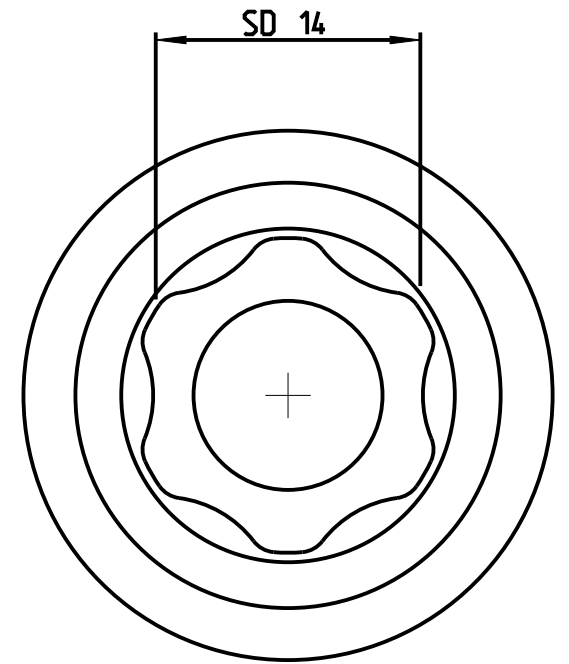

| | | | | | |
|----------|------------|--------|----------|-------------|-----|
| ASSEMBLY | 4027131114 | Status | Released | Rev. / Iter | 1.1 |
| DRAWING | 4027131114 | Status | | Rev. / Iter | 1.1 |

2:1

proprietary document. Not to be used in any way without our consent.

SALTUS

| | |
|-------------|--------------------------|
| Name | Socket-SQ1/2"-L38-SD14-R |
| Designation | 4027 1311 14 |