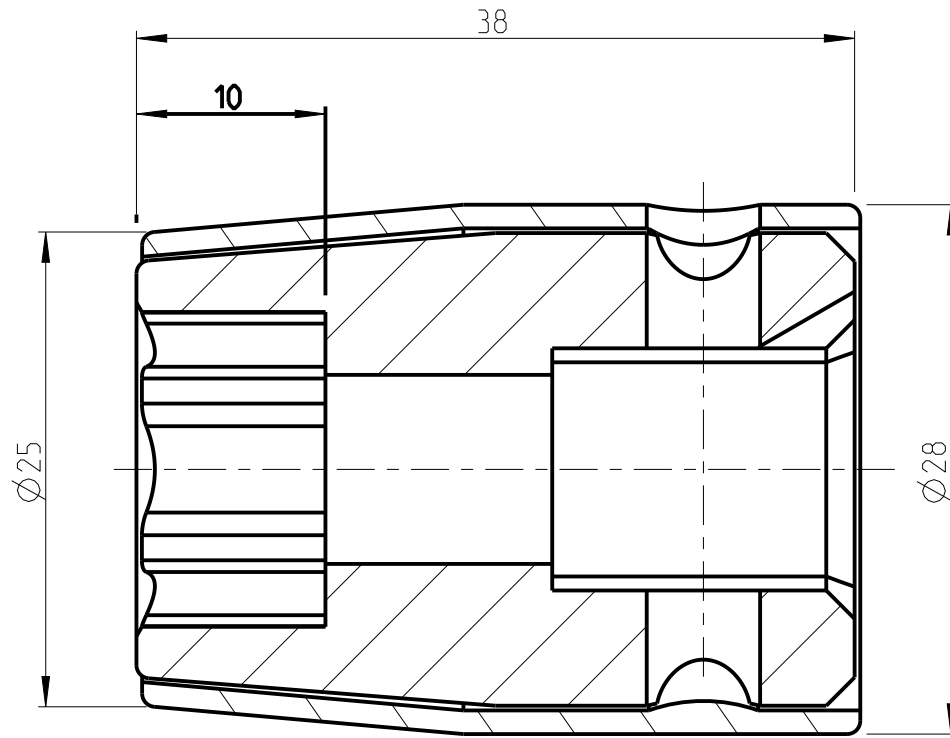

2:1

proprietary document. Not to be used in any way without our consent.

SALTUS

| | |
|-------------|--------------------------|
| Name | Socket-SQ1/2"-L38-SD14-R |
| Designation | 4027 1311 14 |