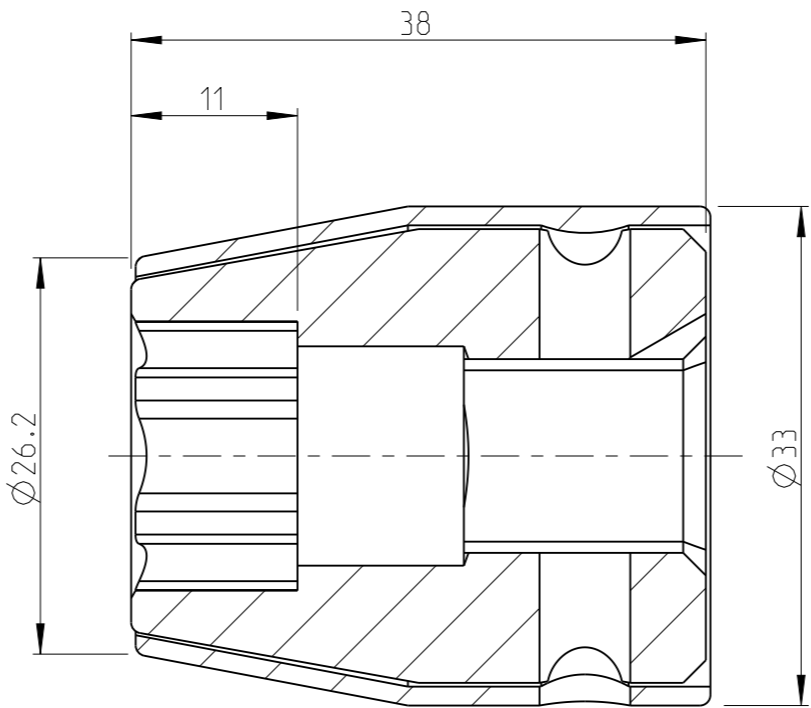

ASSEMBLY	4027131115	Status	Released	Rev. / Iter	0,0
DRAWING	4027131115	Status		Rev. / Iter	0,0

1 2 3 4 5 6 7 8 9 10

proprietary document. Not to be used in any way without our consent.

SALTUS	Name	Socket-SQ1/2"-L38-SD15-R
	Designation	4027 1311 15