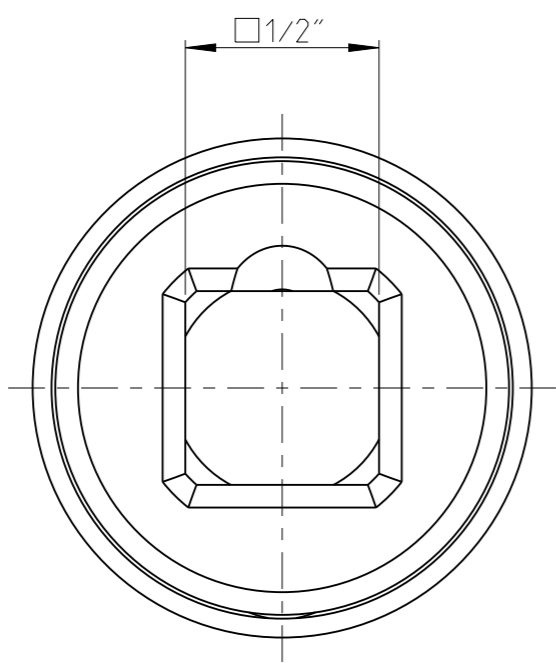

ASSEMBLY	4027131115	Status	Released	Rev. / Iter	0,0
DRAWING	4027131115	Status		Rev. / Iter	0,0

1 2 3 4 5 6 7 8 9 10

proprietary document. Not to be used in any way without our consent.

SALTUS	Name	Socket-SQ1/2"-L38-SD15-R
	Designation	4027 1311 15