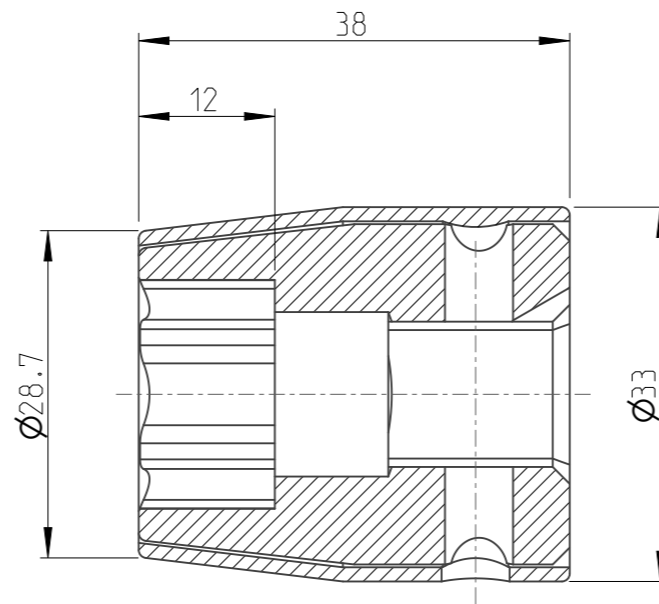

ASSEMBLY	4027131117	Status Released	Rev. 1.1
DRAWING	4027131117	Status	Rev. 1.1

1:1

proprietary document. Not to be used in any way without our consent.

SALTUS

Name

Socket-SQ1/2"-L38-SD17-R

Designation

4027 1311 17