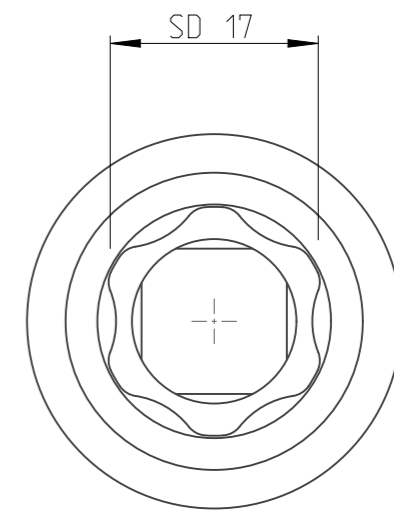

ASSEMBLY	4027131117	Status Released	Rev. 1.1
DRAWING	4027131117	Status	Rev. 1.1

1:1

proprietary document. Not to be used in any way without our consent.

SALTUS

Name

Socket-SQ1/2"-L38-SD17-R

Designation

4027 1311 17