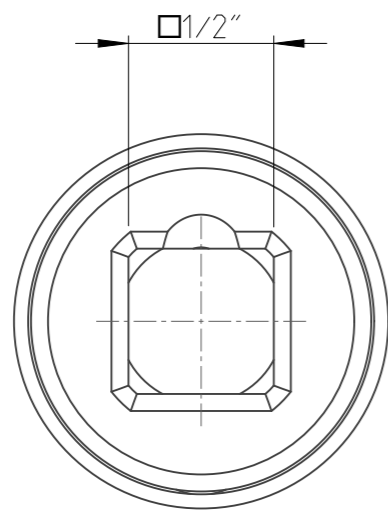

ASSEMBLY	4027131117	Status Released	Rev. 1.1
DRAWING	4027131117	Status	Rev. 1.1

1:1

proprietary document. Not to be used in any way without our consent.

SALTUS

Name

Socket-SQ1/2"-L38-SD17-R

Designation

4027 1311 17