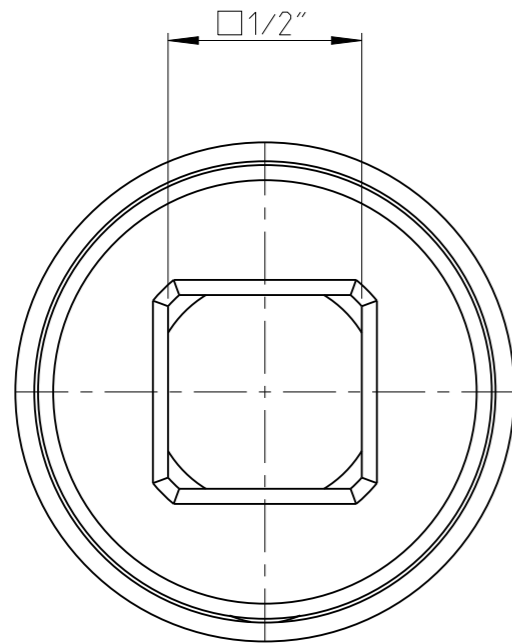

ASSEMBLY	4027131118	Status	Released	Rev. / Iter	0.2
DRAWING	4027131118	Status		Rev. / Iter	0.1

proprietary document. Not to be used in any way without our consent.

**SALTUS**

Name  
Socket-SQ1/2"-L38-SD18-R  
Designation  
4027 1311 18