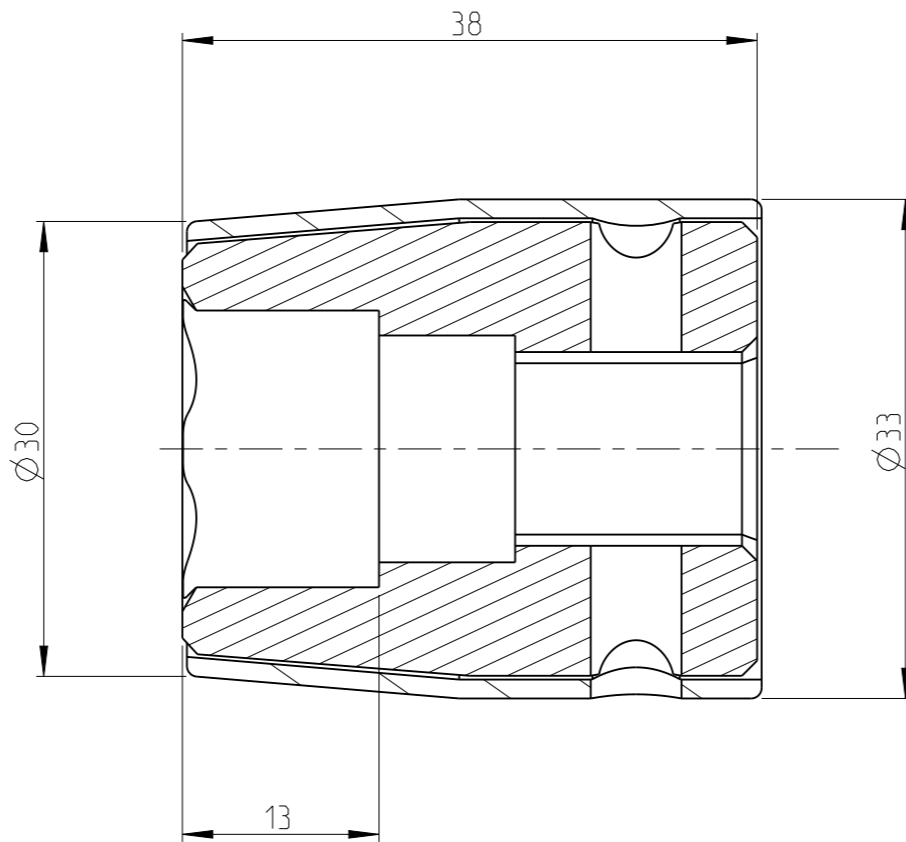

ASSEMBLY	4027131118	Status	Released	Rev. / Iter	0.2
DRAWING	4027131118	Status		Rev. / Iter	0.1

proprietary document. Not to be used in any way without our consent.

**SALTUS**

Name  
Socket-SQ1/2"-L38-SD18-R  
Designation  
4027 1311 18