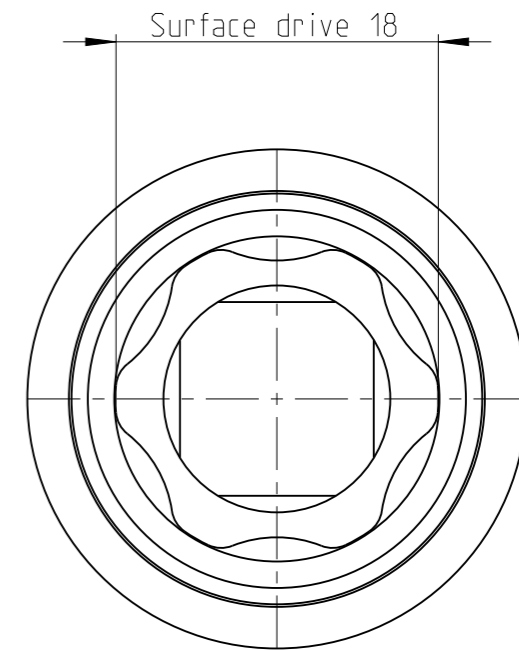

ASSEMBLY	4027131118	Status	Released	Rev. / Iter	0.2
DRAWING	4027131118	Status		Rev. / Iter	0.1

proprietary document. Not to be used in any way without our consent.

**SALTUS**

Name  
Socket-SQ1/2"-L38-SD18-R  
Designation  
4027 1311 18