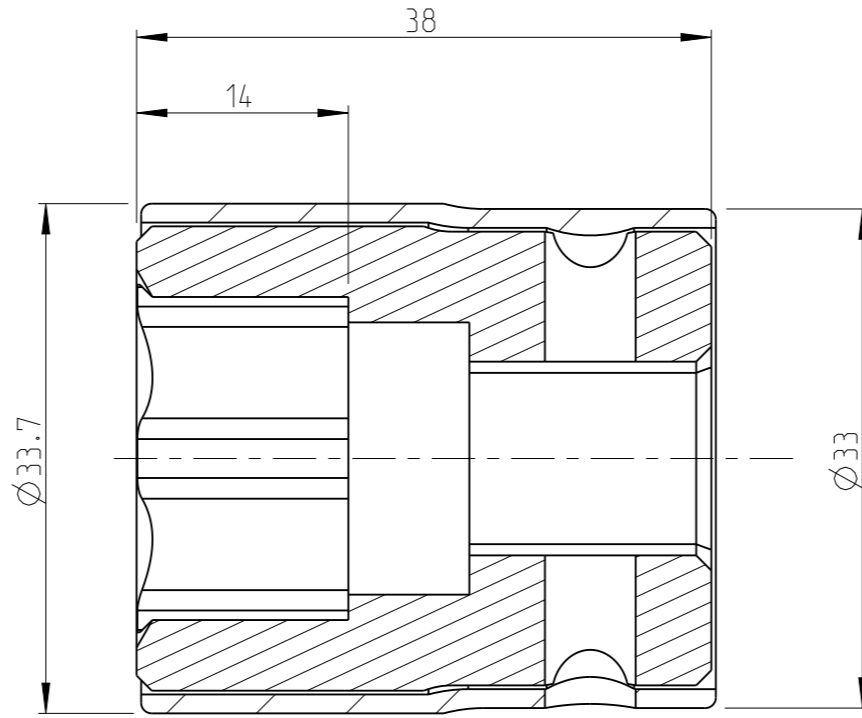

ASSEMBLY	4027131121	Status	Released	Rev. / Iter	0.3
DRAWING	4027131121	Status		Rev. / Iter	0.3

proprietary document. Not to be used in any way without our consent.

SALTUS

Name
Socket-SQ1/2"-L38-SD21-R
Designation
4027 1311 21