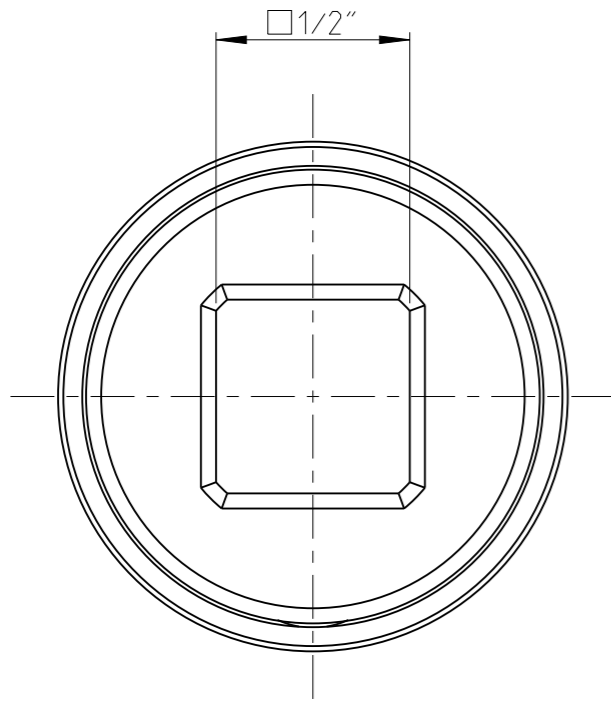

ASSEMBLY	4027131121	Status	Released	Rev. / Iter	0.3
DRAWING	4027131121	Status		Rev. / Iter	0.3

proprietary document. Not to be used in any way without our consent.

SALTUS

Name
Socket-SQ1/2"-L38-SD21-R
Designation
4027 1311 21