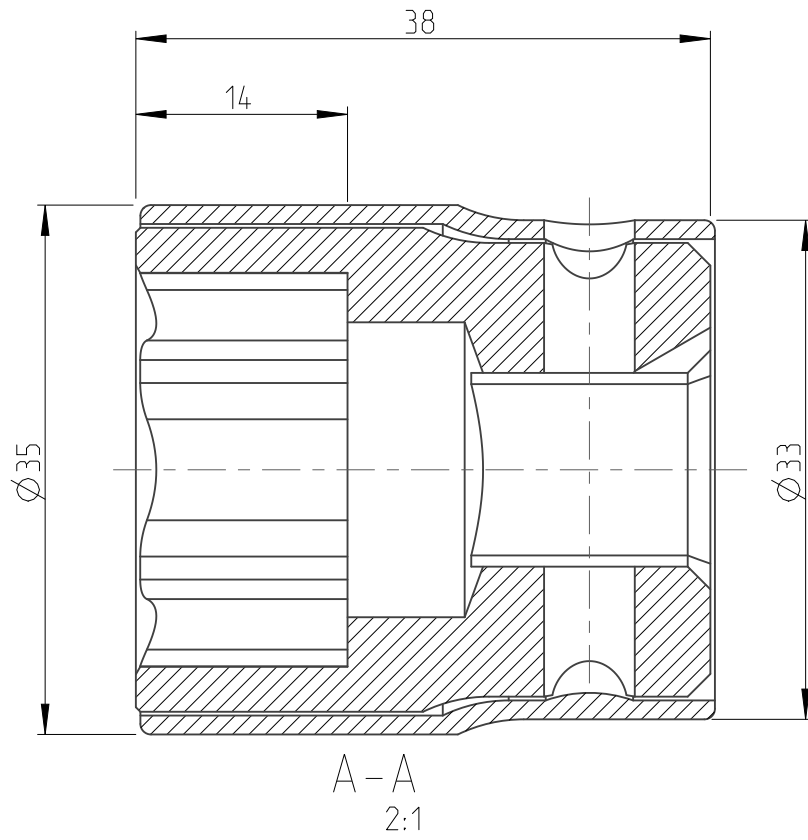

ASSEMBLY	4027131122	Status Released	Rev. 1.1
DRAWING	4027131122	Status	Rev. 1.3

1:1

proprietary document. Not to be used in any way without our consent.

SALTUS

Name	Socket-SQ1/2"-L38-SD22-R
Designation	4027 1311 22