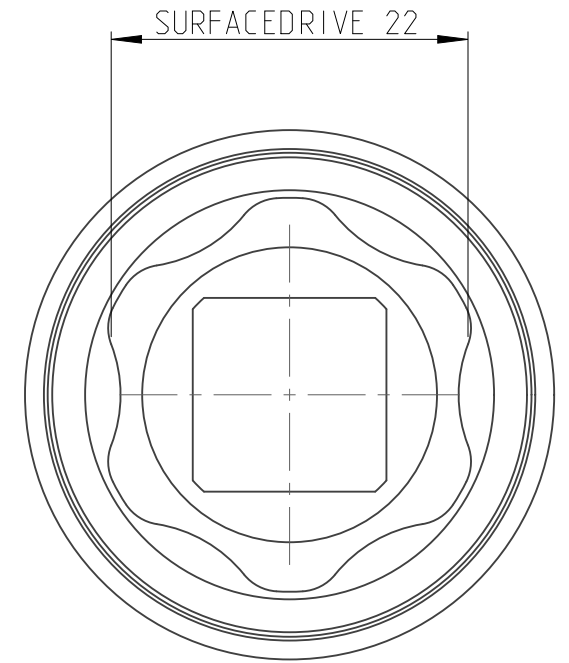

ASSEMBLY	4027131122	Status Released	Rev. 1.1
DRAWING	4027131122	Status	Rev. 1.3

1:1

proprietary document. Not to be used in any way without our consent.

SALTUS

Name	Socket-SQ1/2"-L38-SD22-R
Designation	4027 1311 22