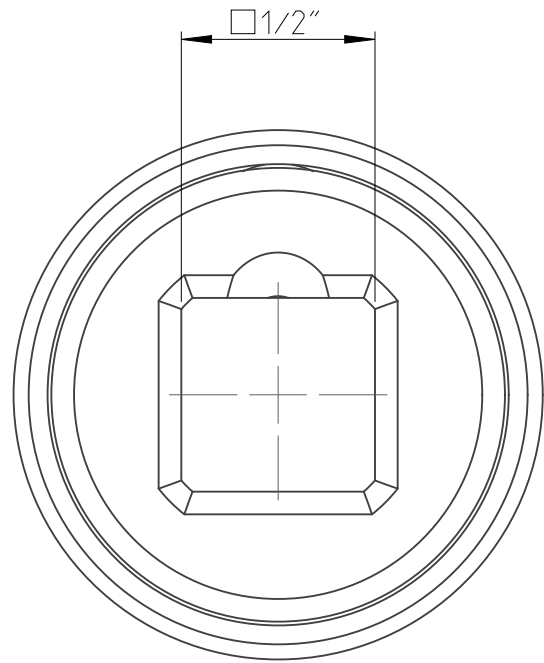

ASSEMBLY	4027131122	Status Released	Rev. 1.1
DRAWING	4027131122	Status	Rev. 1.3

1:1

proprietary document. Not to be used in any way without our consent.

SALTUS

Name	Socket-SQ1/2"-L38-SD22-R
Designation	4027 1311 22