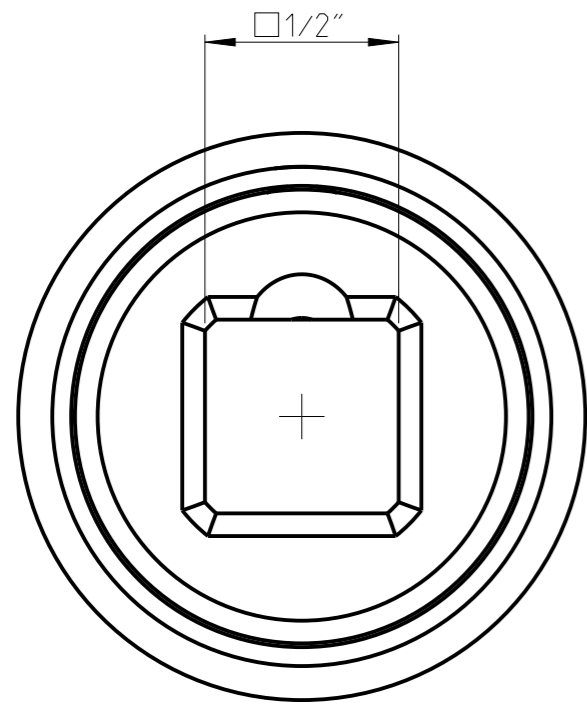

ASSEMBLY	4027131124	Status	Released	Rev. / Iter	1.0
DRAWING	4027131124	Status		Rev. / Iter	1.0

3:2

proprietary document. Not to be used in any way without our consent.

SALTUS

Name	Socket-SQ1/2"-L38-SD24-R
Designation	4027 1311 24