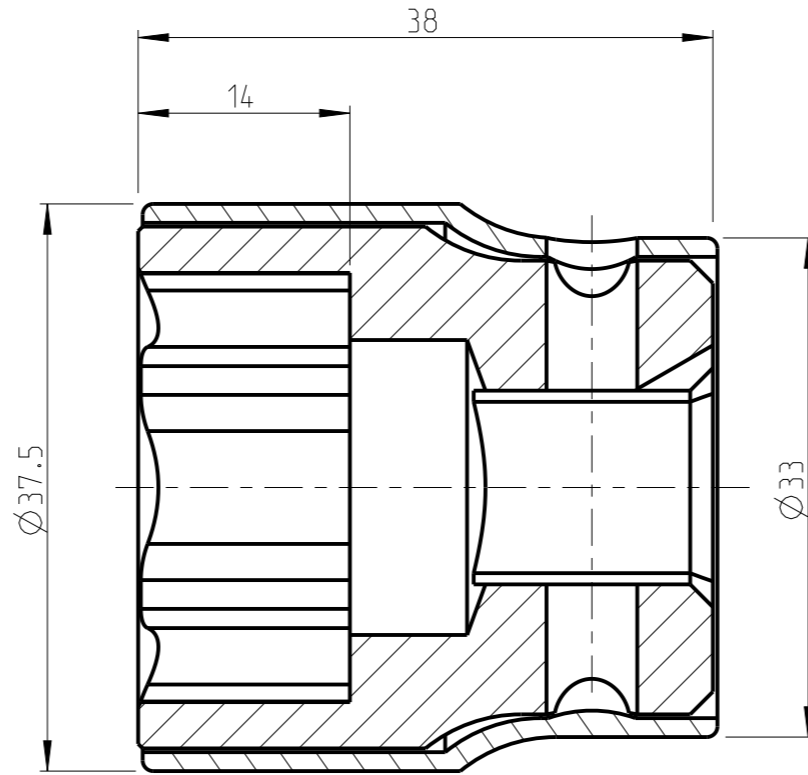

ASSEMBLY	4027131124	Status	Released	Rev. / Iter	1.0
DRAWING	4027131124	Status		Rev. / Iter	1.0

3:2

proprietary document. Not to be used in any way without our consent.

SALTUS

Name	Socket-SQ1/2"-L38-SD24-R
Designation	4027 1311 24