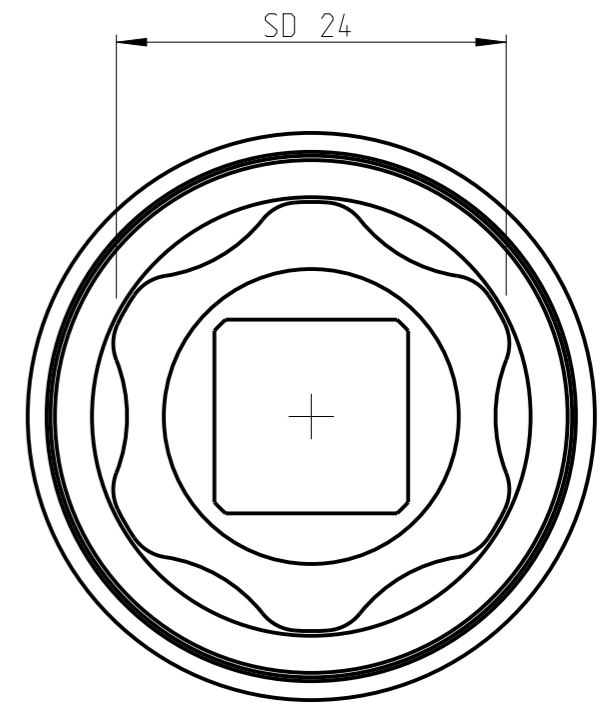

ASSEMBLY	4027131124	Status	Released	Rev. / Iter	1.0
DRAWING	4027131124	Status		Rev. / Iter	1.0

3:2

proprietary document. Not to be used in any way without our consent.

SALTUS

Name	Socket-SQ1/2"-L38-SD24-R
Designation	4027 1311 24