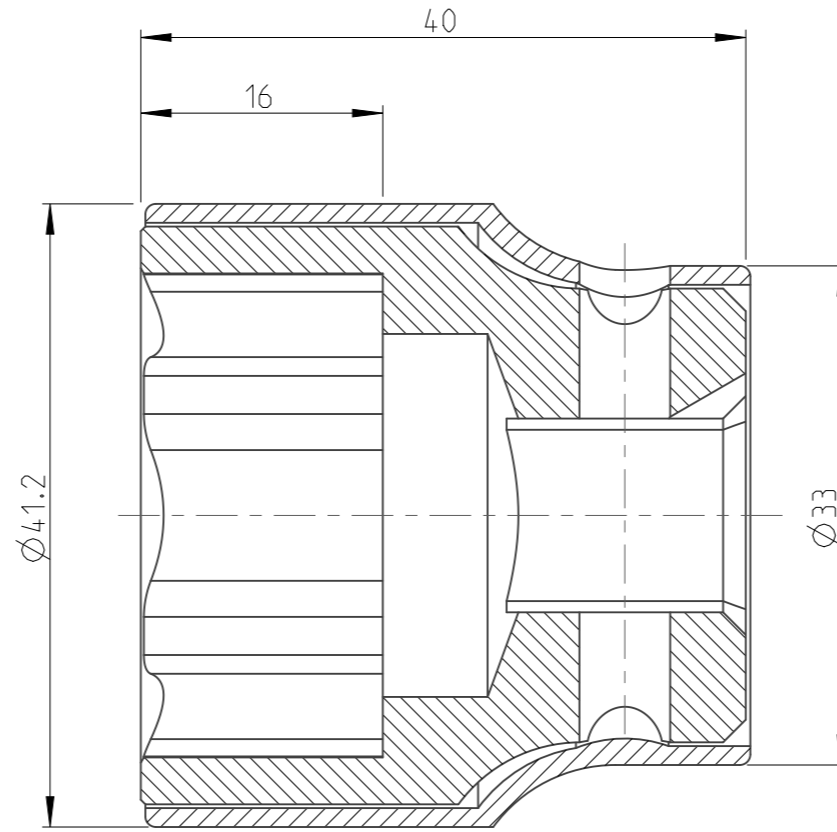

ASSEMBLY	4027131127	Status	Released	Rev. / Iter	1.1
DRAWING	4027131127	Status		Rev. / Iter	1.1

A-A  
2:1

1:1

proprietary document. Not to be used in any way without our consent.

**SALTUS**

Name	Socket-SQ1/2"-L40-SD27-R
Designation	4027 1311 27