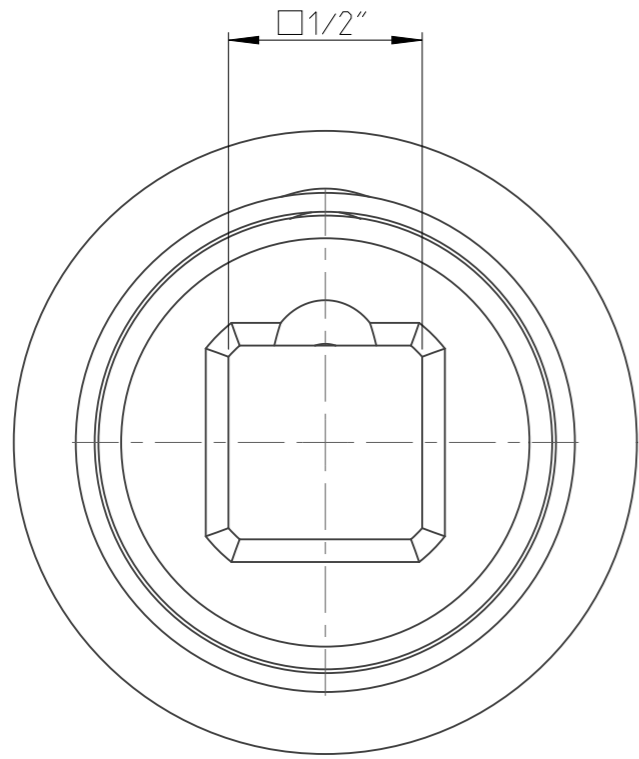

ASSEMBLY	4027131127	Status	Released	Rev. / Iter	1.1
DRAWING	4027131127	Status		Rev. / Iter	1.1

A-A  
2:1

1:1

proprietary document. Not to be used in any way without our consent.

**SALTUS**

Name	Socket-SQ1/2"-L40-SD27-R
Designation	4027 1311 27