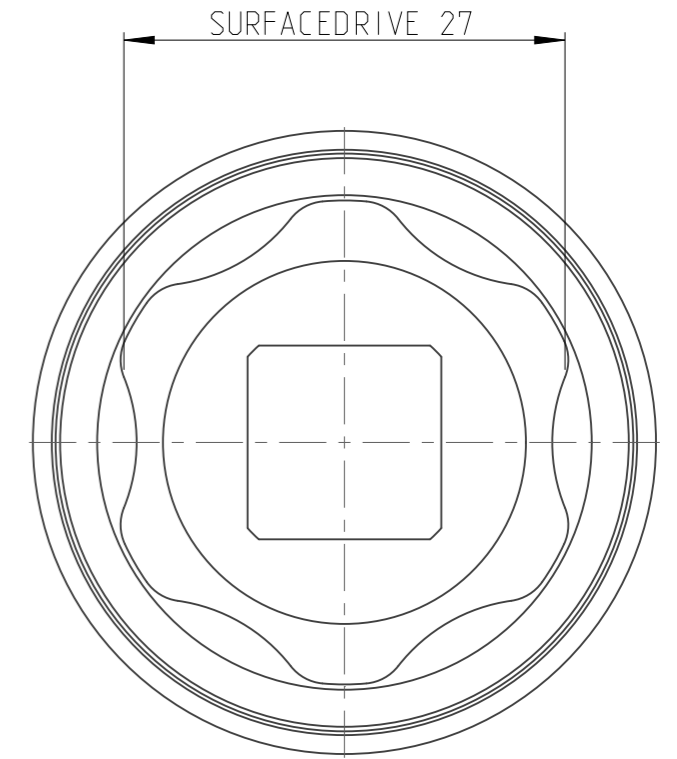

ASSEMBLY	4027131127	Status	Released	Rev. / Iter	1.1
DRAWING	4027131127	Status		Rev. / Iter	1.1

A-A  
2:1

1:1

proprietary document. Not to be used in any way without our consent.

**SALTUS**

Name	Socket-SQ1/2"-L40-SD27-R
Designation	4027 1311 27