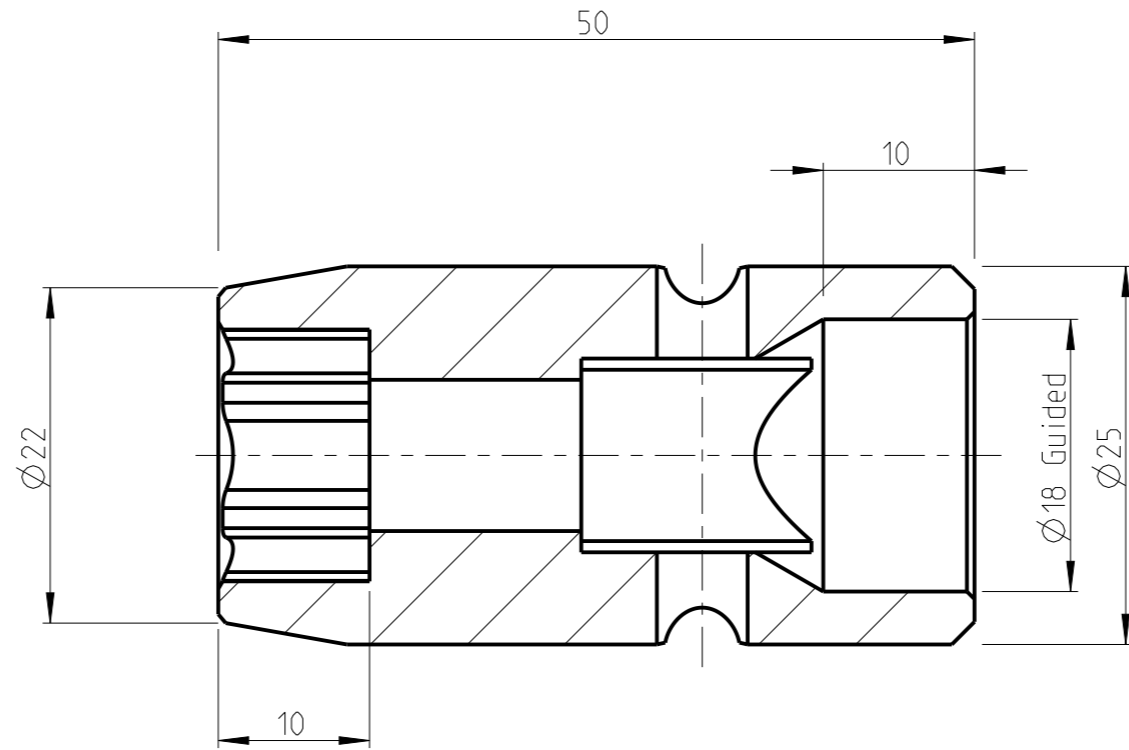

PART	4027131214	Status	Released	Rev./Iter	2.1
Drawing	4027131214	Status		Rev./Iter	2.1

proprietary document. Not to be used in any way without our consent.

**SALTUS**

Name	Socket-SQ1/2"-L50-SD14-G
Designation	4027 1312 14