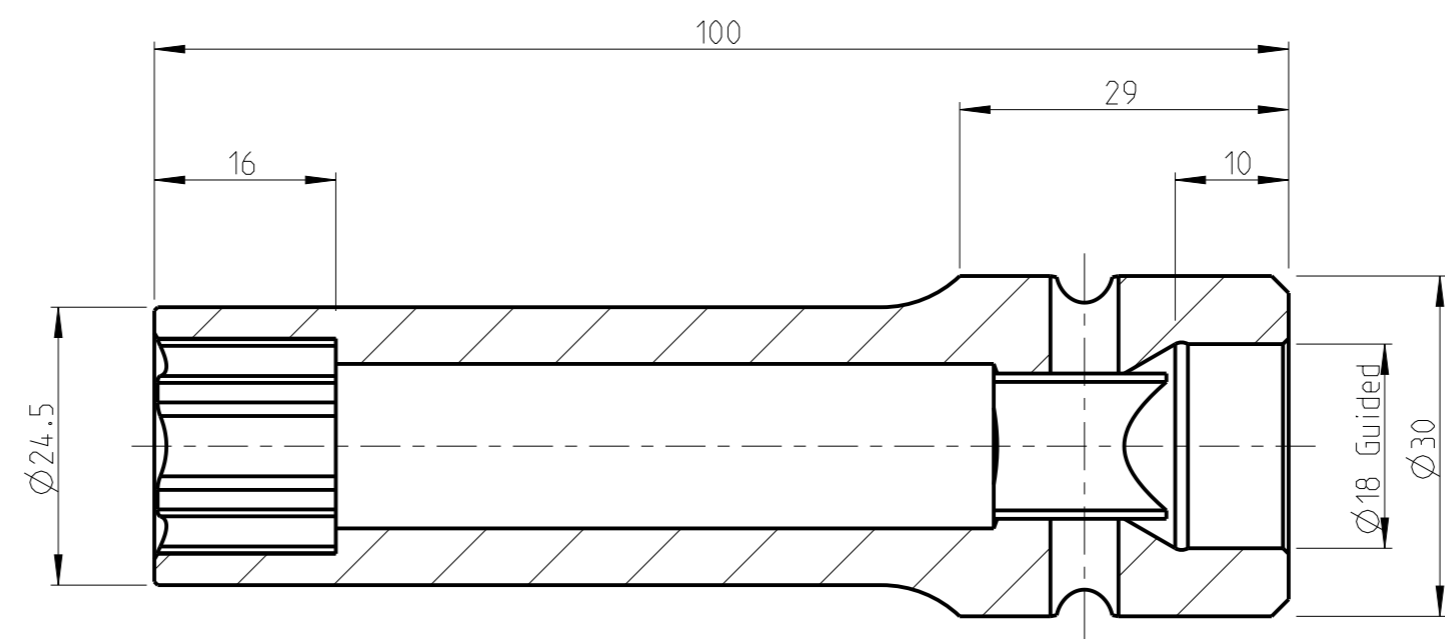

PART	4027131316	Status	Released	Rev./Iter	3.1
Drawing	4027131316	Status		Rev./Iter	3.1

1:1

proprietary document. Not to be used in any way without our consent.

SALTUS	Name	Socket-SQ1/2"-L100-SD16-G
	Designation	4027 1313 16