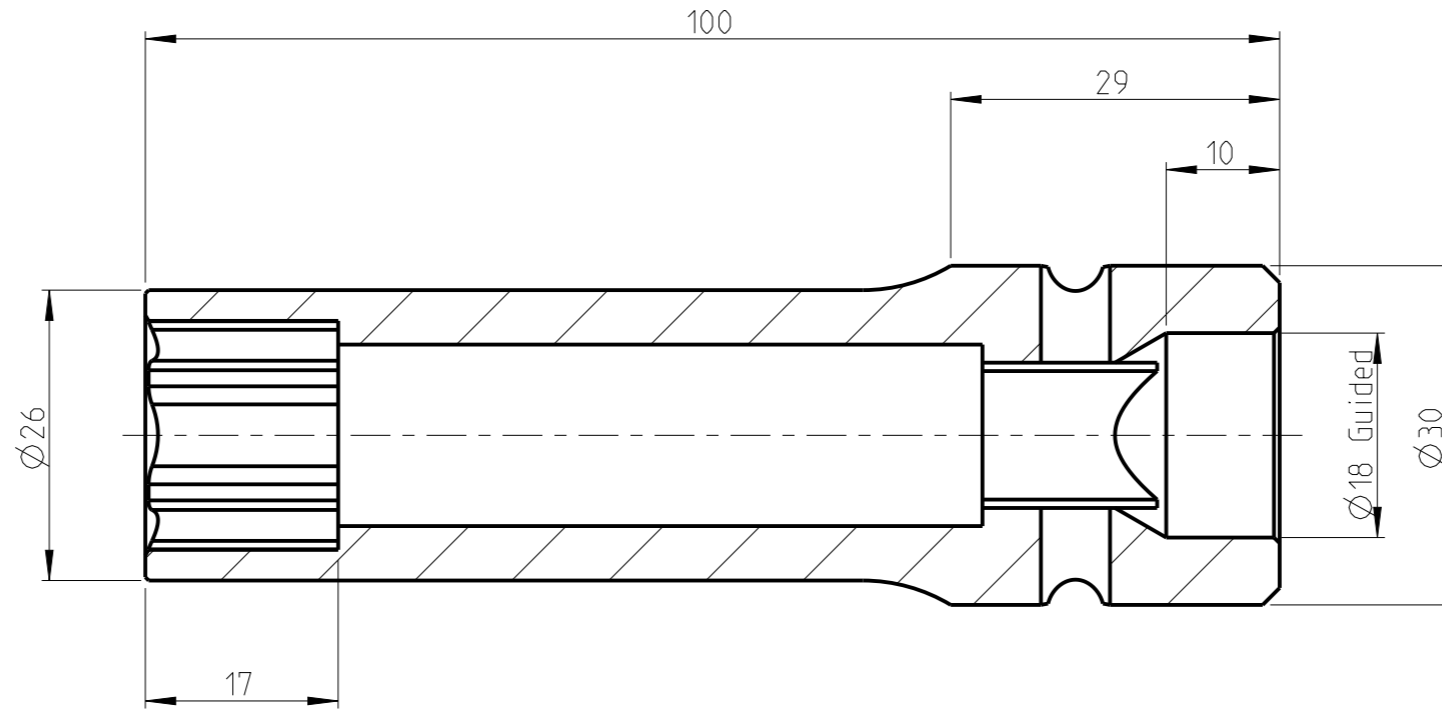

PART	40271317	Status	Released	Rev./Iter	1.1
Drawing	40271317	Status		Rev./Iter	1.1

proprietary document. Not to be used in any way without our consent.

SALTUS

Name	Socket-SQ1/2"-L100-SD17-G
Designation	4027 1313 17