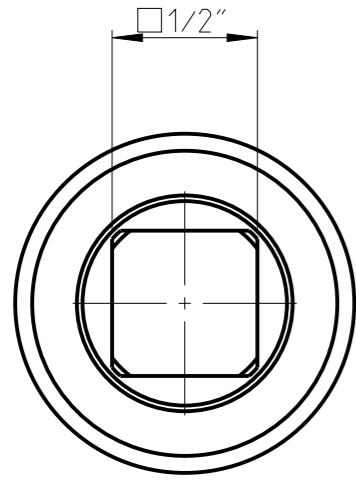

PART	40271317	Status	Released	Rev./Iter	1.1
Drawing	40271317	Status		Rev./Iter	1.1

proprietary document. Not to be used in any way without our consent.

SALTUS

Name	Socket-SQ1/2"-L100-SD17-G
Designation	4027 1313 17