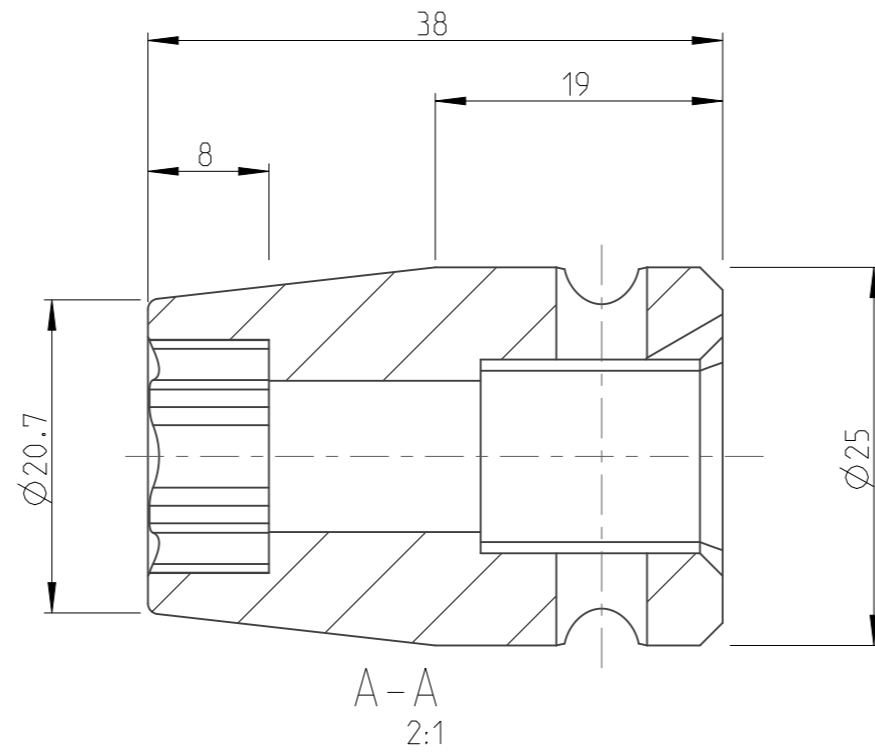

PART	4027131413	Status	Released	Rev./Iter	1.0
Drawing	4027131413	Status		Rev./Iter	1.0

proprietary document. Not to be used in any way without our consent.

**SALTUS**

Name	Socket-SQ1/2"-L38-SD13-LL
Designation	4027 1314 13