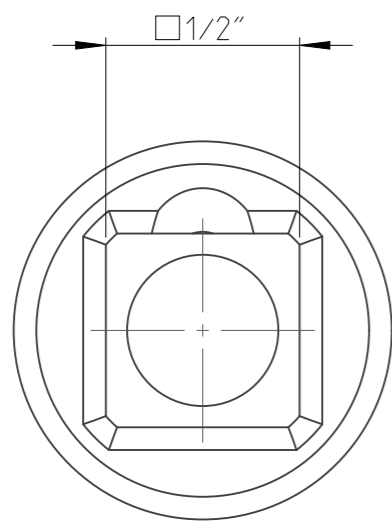

PART	4027131413	Status	Released	Rev./Iter	1.0
Drawing	4027131413	Status		Rev./Iter	1.0

proprietary document. Not to be used in any way without our consent.

**SALTUS**

Name	Socket-SQ1/2"-L38-SD13-LL
Designation	4027 1314 13