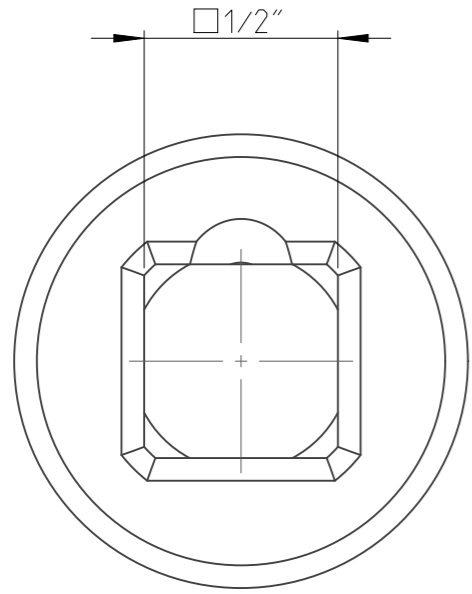

PART	4027131416	Status	Released	Rev./Iter	2.0
Drawing	4027131416	Status		Rev./Iter	2.0

proprietary document. Not to be used in any way without our consent.

<b>SALTUS</b>	Name	Socket-SQ1/2"-L38-SD16-LL
	Designation	4027 1314 16