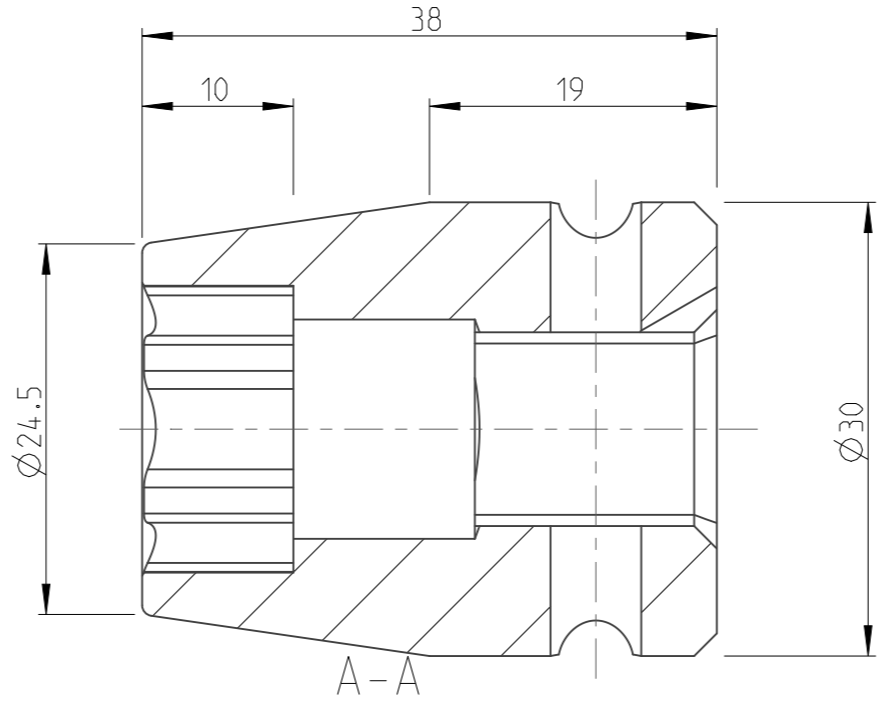

PART	4027131416	Status	Released	Rev./Iter	2.0
Drawing	4027131416	Status		Rev./Iter	2.0

proprietary document. Not to be used in any way without our consent.

<b>SALTUS</b>	Name	Socket-SQ1/2"-L38-SD16-LL
	Designation	4027 1314 16