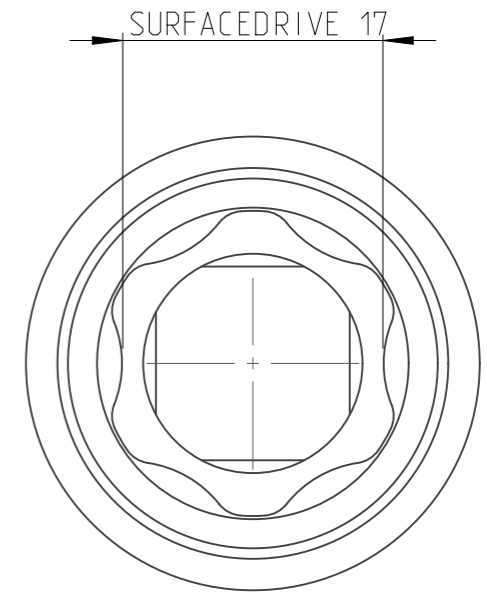

PART	4027131417	Status	Released	Rev./Iter	1.0
Drawing	4027131417	Status		Rev./Iter	1.0

proprietary document. Not to be used in any way without our consent.

SALTUS

Name	Socket-SQ1/2"-L38-SD17-LL
Designation	4027 1314 17