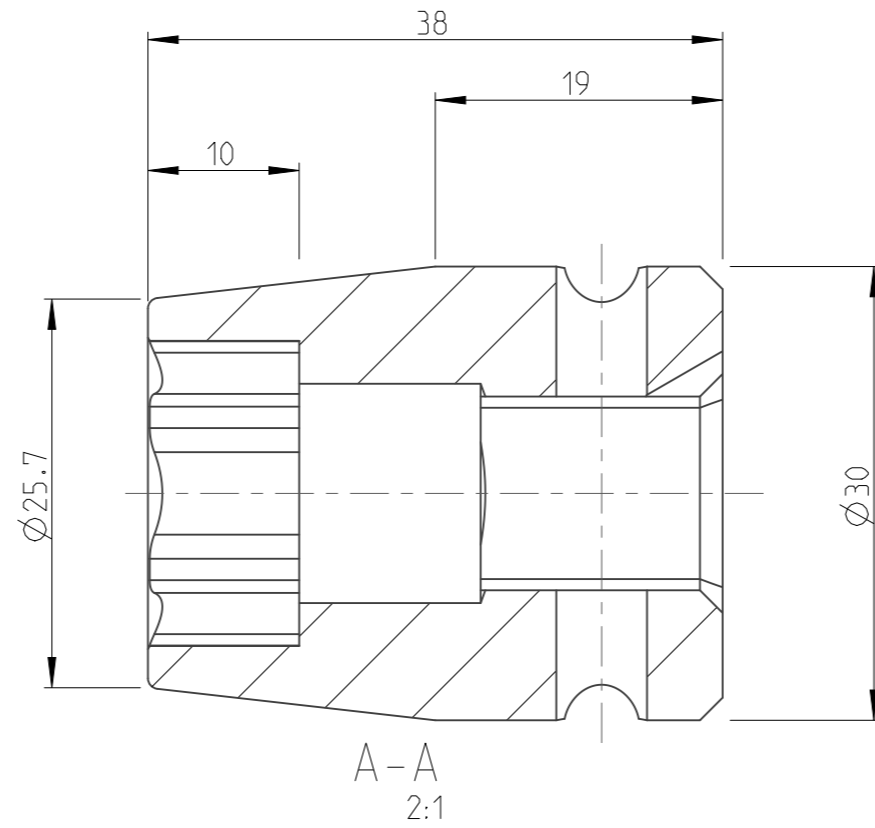

PART	4027131417	Status	Released	Rev./Iter	1.0
Drawing	4027131417	Status		Rev./Iter	1.0

proprietary document. Not to be used in any way without our consent.

SALTUS

Name	Socket-SQ1/2"-L38-SD17-LL
Designation	4027 1314 17