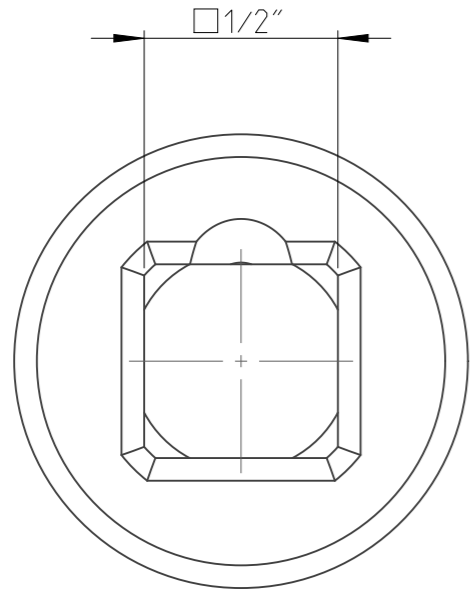

PART	4027131418	Status	Released	Rev./Iter	2.0
Drawing	4027131418	Status		Rev./Iter	2.0

proprietary document. Not to be used in any way without our consent.

<b>SALTUS</b>	Name	Socket-SQ1/2"-L38-SD18-LL
	Designation	4027 1314 18