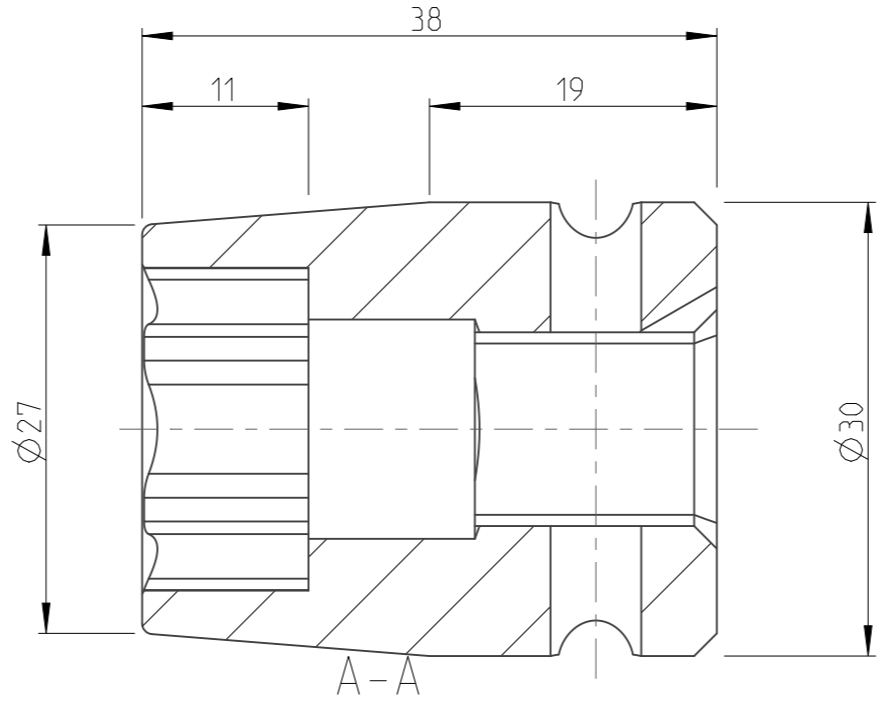

PART	4027131418	Status	Released	Rev./Iter	2.0
Drawing	4027131418	Status		Rev./Iter	2.0

proprietary document. Not to be used in any way without our consent.

<b>SALTUS</b>	Name	Socket-SQ1/2"-L38-SD18-LL
	Designation	4027 1314 18