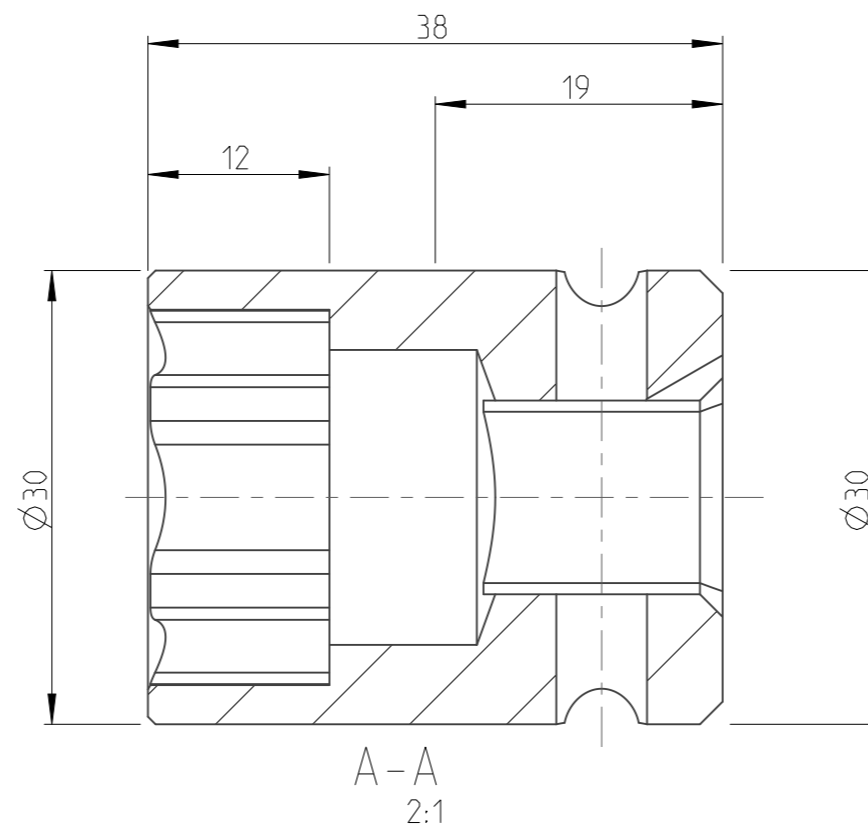

PART	4027131421	Status	Released	Rev./Iter	1.0
Drawing	4027131421	Status		Rev./Iter	1.0

1:1

proprietary document. Not to be used in any way without our consent.

SALTUS

Name
Socket-SQ1/2"-L38-SD21-LL
Designation
4027 1314 21