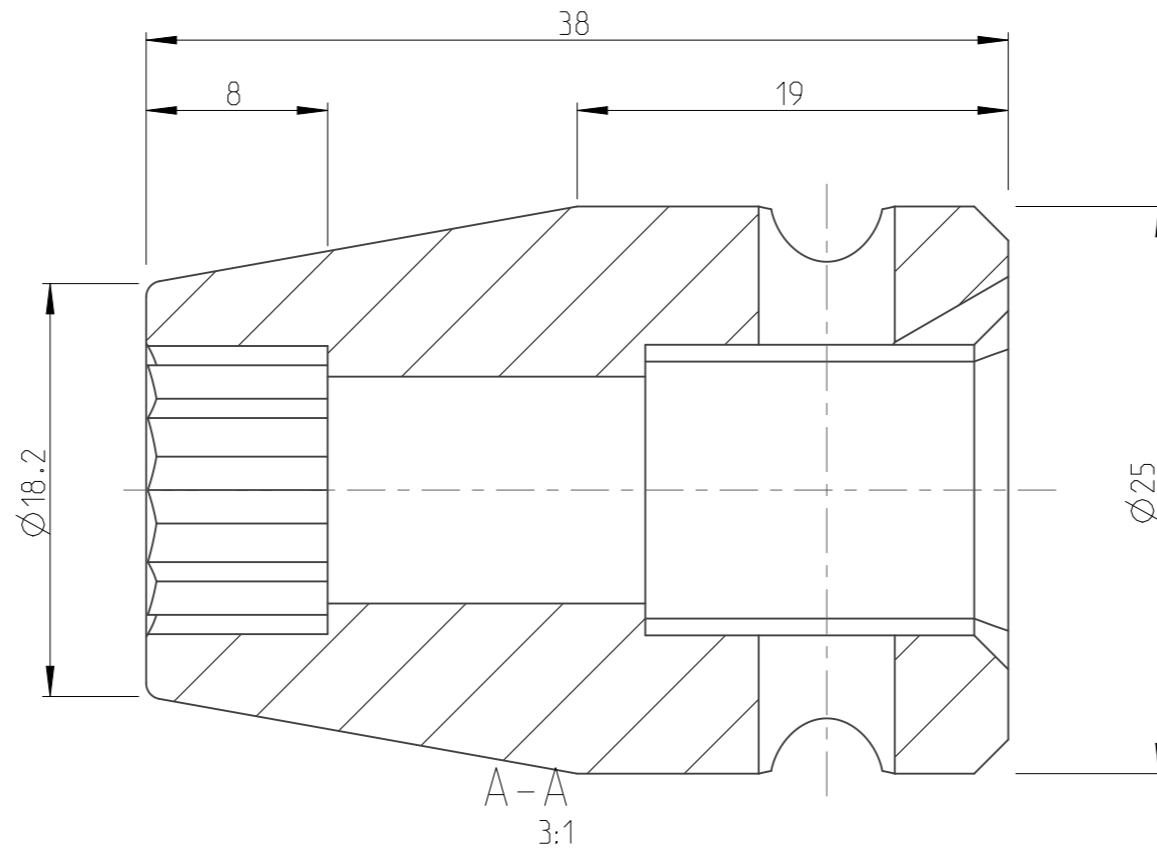

PART	4027131511	Status	Released	Rev./Iter	1.1
Drawing	4027131511	Status		Rev./Iter	1.1

proprietary document. Not to be used in any way without our consent.

SALTUS

Name
Socket-SQ1/2"-L38-DHEX11
Designation
4027 1315 11