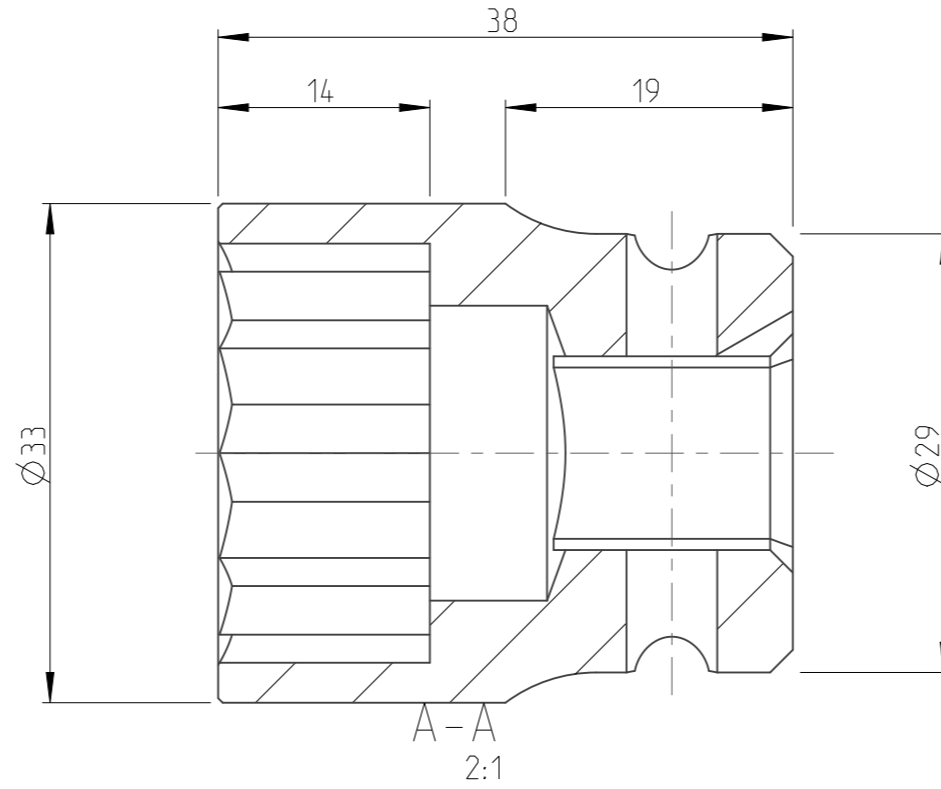

PART	4027131624	Status	Released	Rev./Iter	1.0
Drawing	4027131624	Status		Rev./Iter	1.0

2:1

proprietary document. Not to be used in any way without our consent.

**SALTUS**

Name	Socket-SQ1/2"-L38-DHEX24-TW
Designation	4027 1316 24