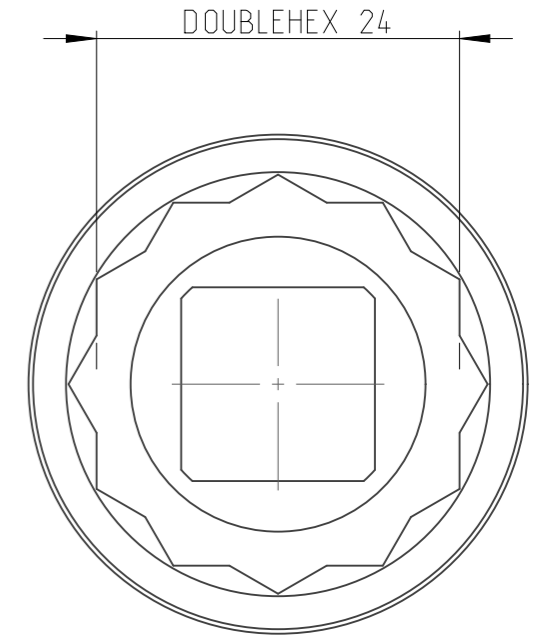

PART	4027131624	Status	Released	Rev./Iter	1.0
Drawing	4027131624	Status		Rev./Iter	1.0

2:1

proprietary document. Not to be used in any way without our consent.

**SALTUS**

Name	Socket-SQ1/2"-L38-DHEX24-TW
Designation	4027 1316 24