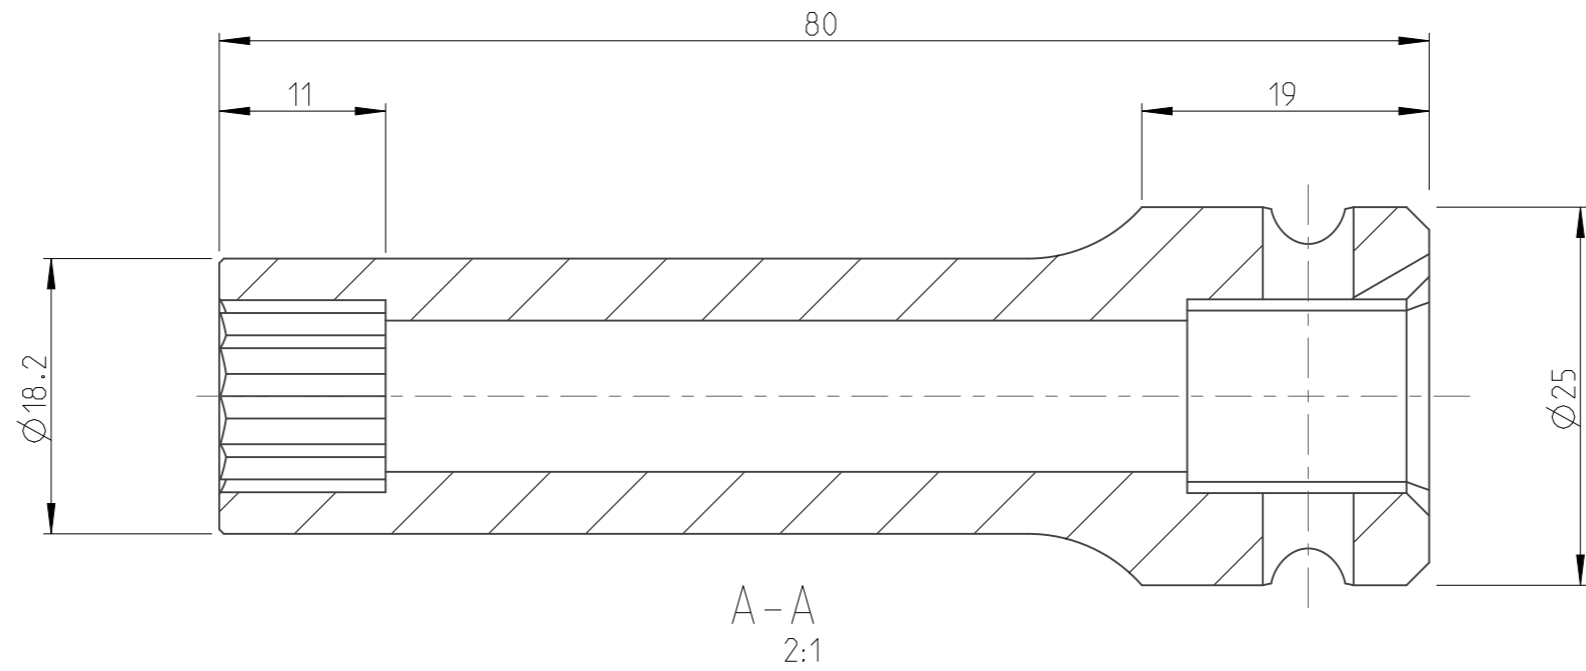

PART	4027131711	Status	Released	Rev./Iter	1.1
Drawing	4027131711	Status		Rev./Iter	1.1

proprietary document. Not to be used in any way without our consent.

SALTUS

Name	Socket-SQ1/2"-L80-DHEX11
Designation	4027 1317 11