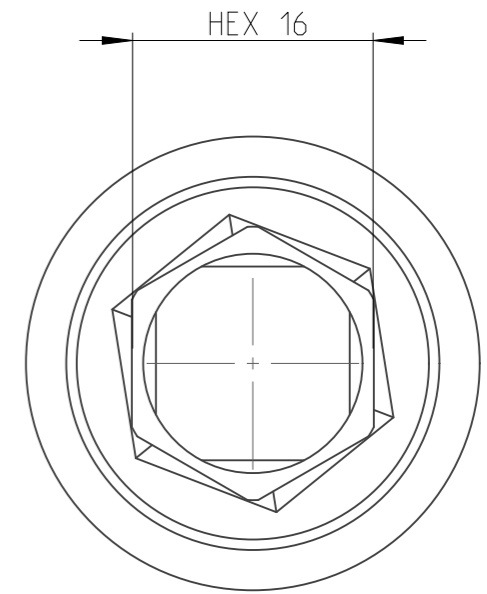

PART	4027131816	Status	Released	Rev./Iter	1.0
Drawing	4027131816	Status		Rev./Iter	1.0

proprietary document. Not to be used in any way without our consent.

SALTUS

Name	Socket-SQ1/2"-L38-HEX16-LC
Designation	4027 1318 16