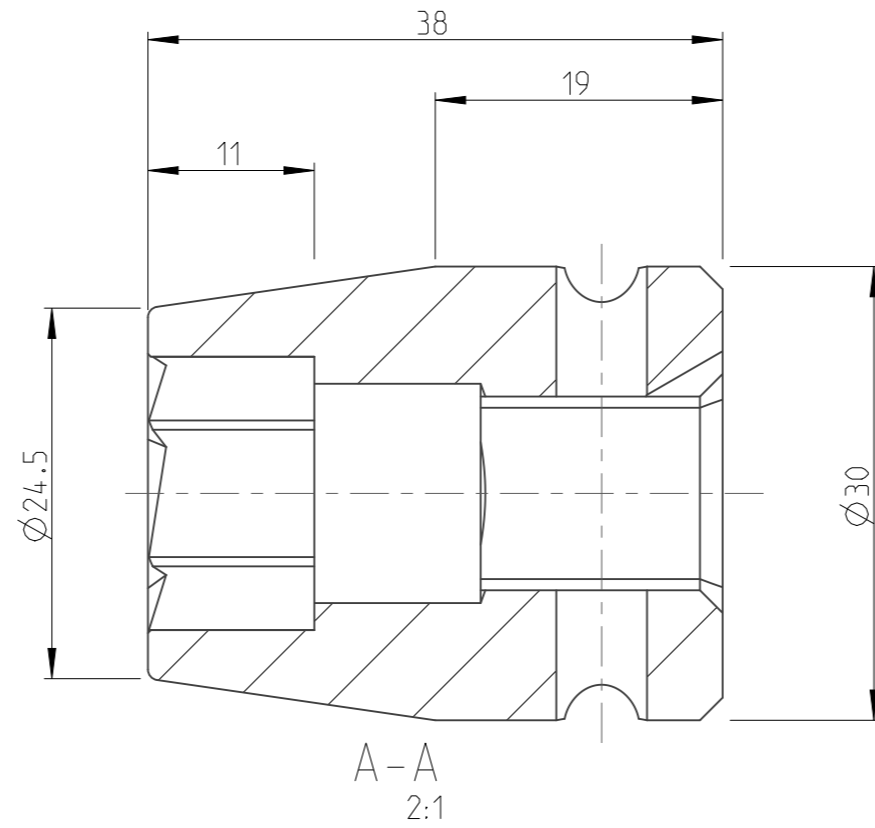

PART	4027131816	Status	Released	Rev./Iter	1.0
Drawing	4027131816	Status		Rev./Iter	1.0

proprietary document. Not to be used in any way without our consent.

SALTUS

Name	Socket-SQ1/2"-L38-HEX16-LC
Designation	4027 1318 16