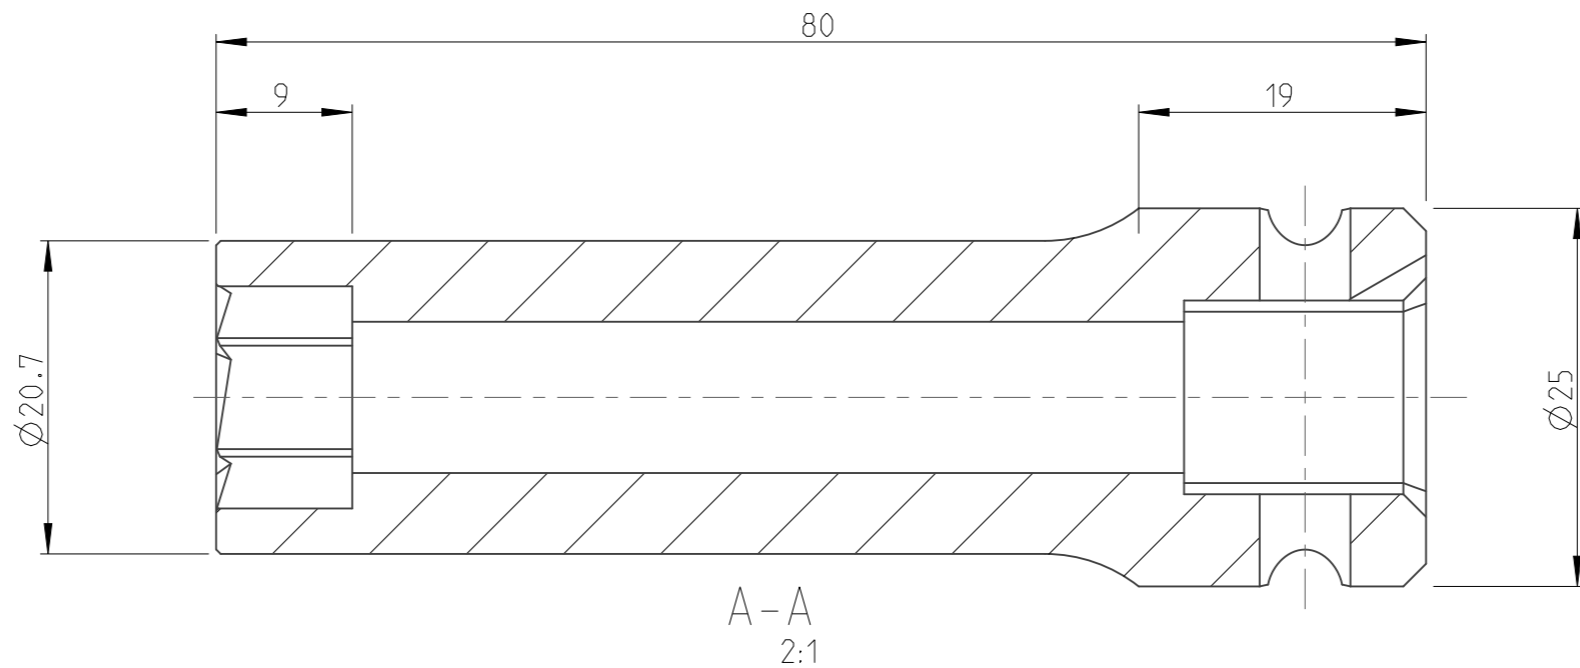

PART	4027131913	Status	Released	Rev./Iter	2.1
Drawing	4027131913	Status		Rev./Iter	2.1

proprietary document. Not to be used in any way without our consent.

<b>SALTUS</b>	Name	Socket-SQ1/2"-L80-HEX13-LC
	Designation	4027 1319 13