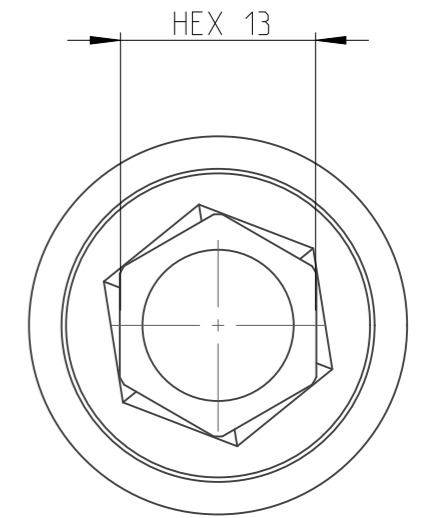

PART	4027131913	Status	Released	Rev./Iter	2.1
Drawing	4027131913	Status		Rev./Iter	2.1

proprietary document. Not to be used in any way without our consent.

<b>SALTUS</b>	Name	Socket-SQ1/2"-L80-HEX13-LC
	Designation	4027 1319 13