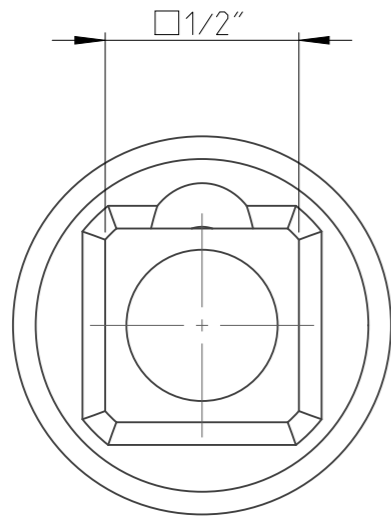

PART	4027131913	Status	Released	Rev./Iter	2.1
Drawing	4027131913	Status		Rev./Iter	2.1

proprietary document. Not to be used in any way without our consent.

<b>SALTUS</b>	Name	Socket-SQ1/2"-L80-HEX13-LC
	Designation	4027 1319 13