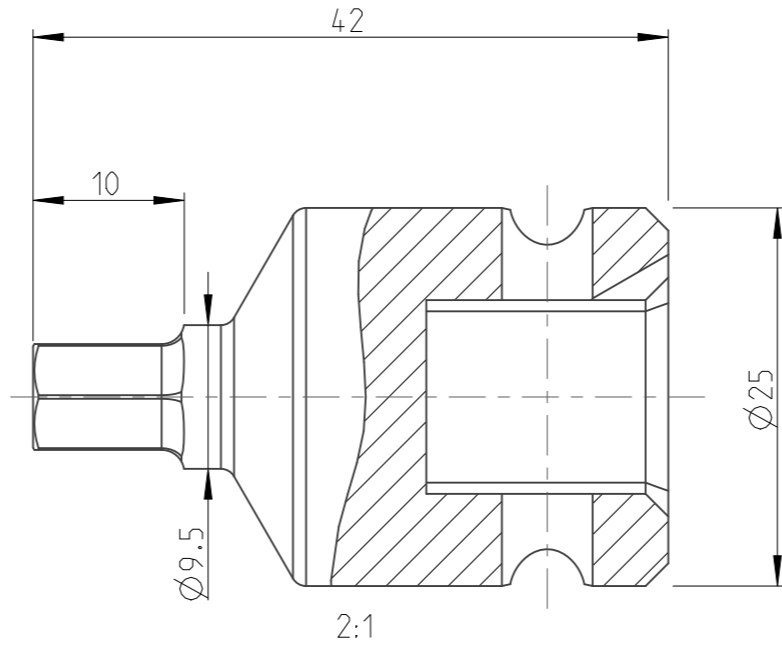

PART	4027132307	Status	Released	Rev./Iter	1.0
Drawing	4027132307	Status		Rev./Iter	1.2

proprietary document. Not to be used in any way without our consent.

SALTUS

Name	Bit socket-SQ1/2"-L42-HEX7
Designation	4027 1323 07