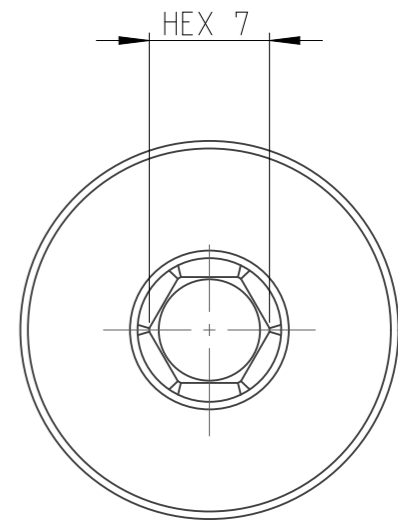

PART	4027132307	Status	Released	Rev./Iter	1.0
Drawing	4027132307	Status		Rev./Iter	1.2

proprietary document. Not to be used in any way without our consent.

SALTUS

Name	Bit socket-SQ1/2"-L42-HEX7
Designation	4027 1323 07