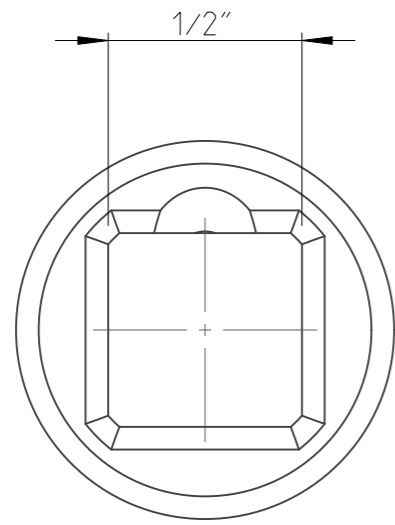

PART	4027132307	Status	Released	Rev./Iter	1.0
Drawing	4027132307	Status		Rev./Iter	1.2

proprietary document. Not to be used in any way without our consent.

SALTUS

Name	Bit socket-SQ1/2"-L42-HEX7
Designation	4027 1323 07