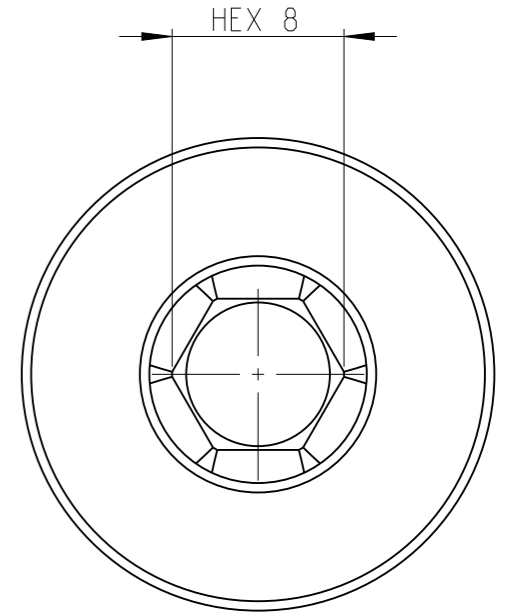

|         |            |        |          |          |     |
|---------|------------|--------|----------|----------|-----|
| PART    | 4027132308 | Status | Released | Rev./Ver | 1.2 |
| Drawing | 4027132308 | Status |          | Rev./Ver | 1.3 |

1:1

proprietary document. Not to be used in any way without our consent.

**SALTUS**

|             |                            |
|-------------|----------------------------|
| Name        | Bit socket-SQ1/2"-L42-HEX8 |
| Designation | 4027 1323 08               |