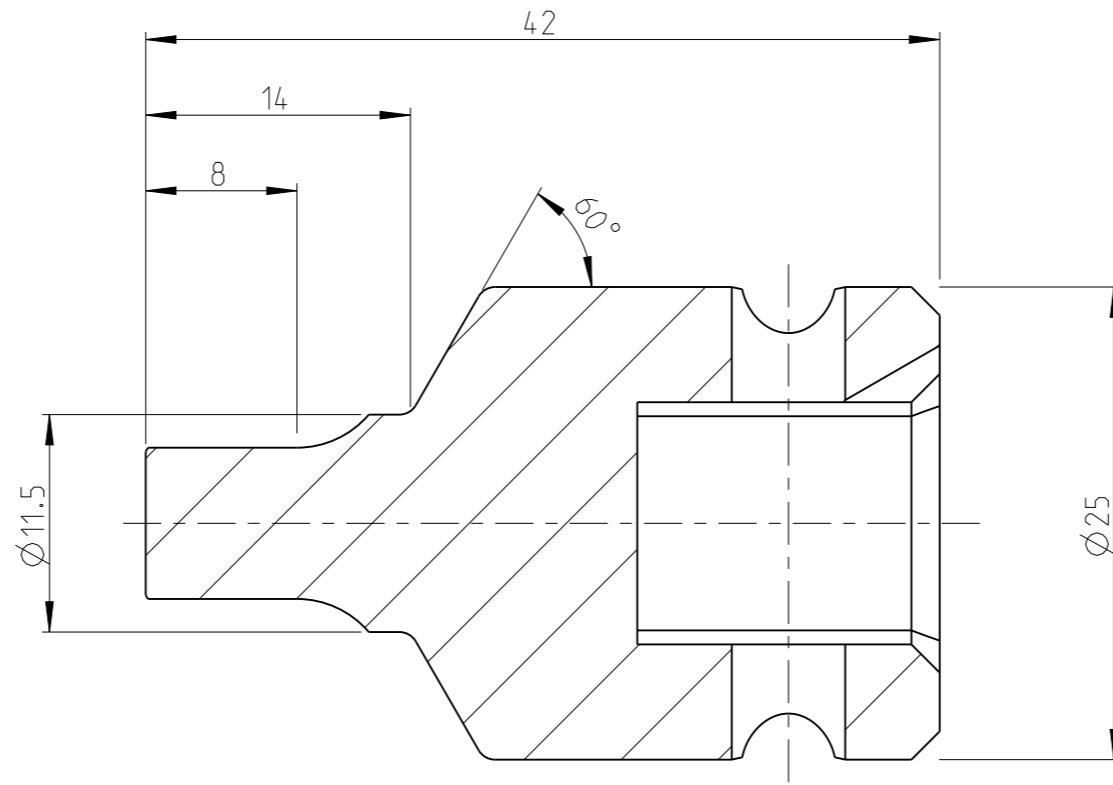

|         |            |        |          |          |     |
|---------|------------|--------|----------|----------|-----|
| PART    | 4027132308 | Status | Released | Rev./Ver | 1.2 |
| Drawing | 4027132308 | Status |          | Rev./Ver | 1.3 |

1:1

proprietary document. Not to be used in any way without our consent.

**SALTUS**

|             |                            |
|-------------|----------------------------|
| Name        | Bit socket-SQ1/2"-L42-HEX8 |
| Designation | 4027 1323 08               |