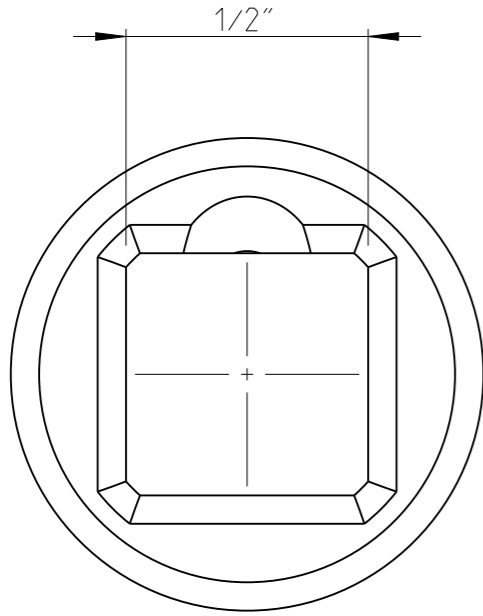

|         |            |        |          |          |     |
|---------|------------|--------|----------|----------|-----|
| PART    | 4027132308 | Status | Released | Rev./Ver | 1.2 |
| Drawing | 4027132308 | Status |          | Rev./Ver | 1.3 |

1:1

proprietary document. Not to be used in any way without our consent.

**SALTUS**

|             |                            |
|-------------|----------------------------|
| Name        | Bit socket-SQ1/2"-L42-HEX8 |
| Designation | 4027 1323 08               |