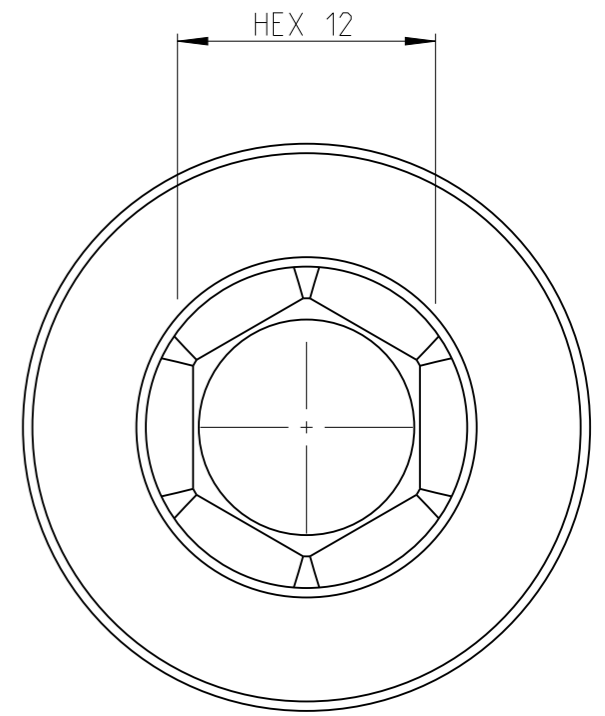

PART	4027132312	Status	In Work	Rev./Iter	1.0
Drawing	4027132312	Status		Rev./Iter	1.0

2:1

proprietary document. Not to be used in any way without our consent.

SALTUS

Name	Bit Socket-SQ1/2"-L50-HEX12
Designation	4027 1323 12