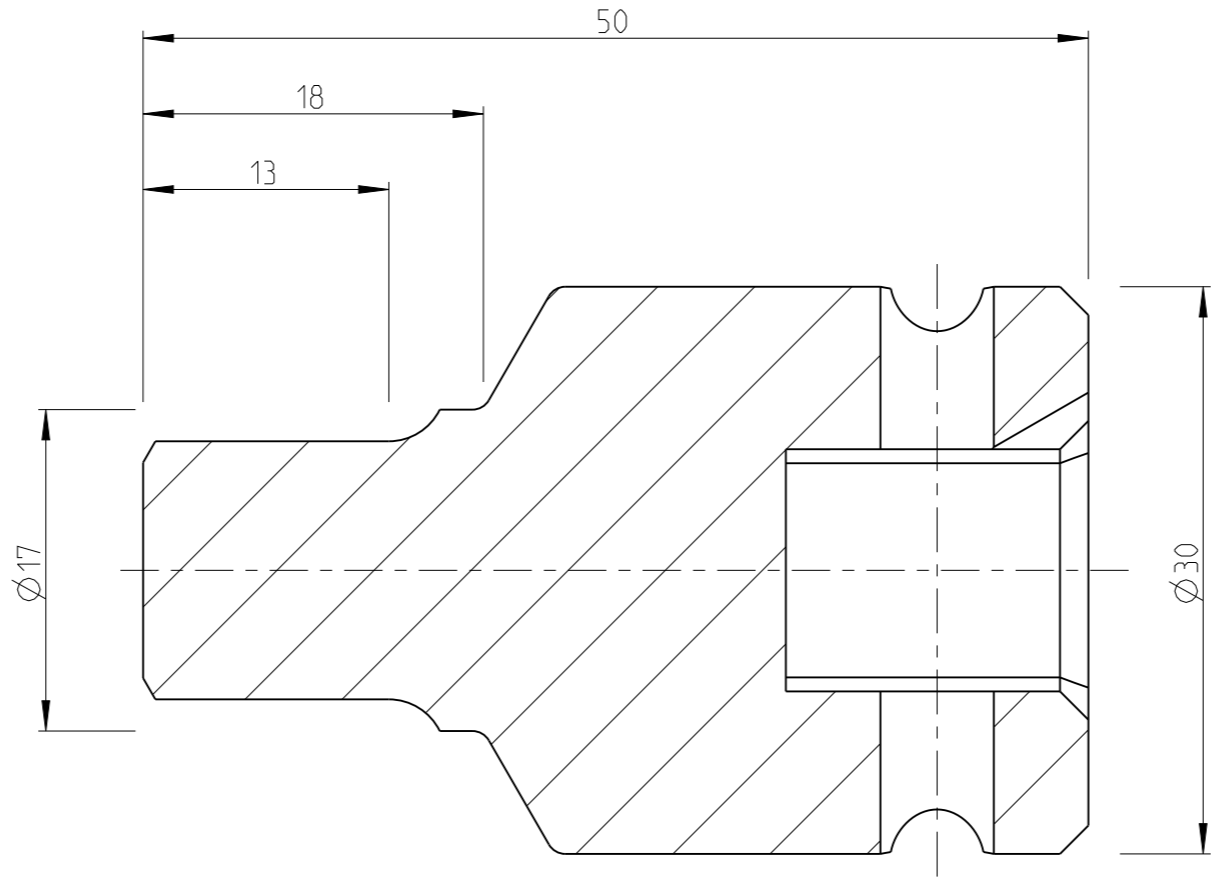

PART	4027132312	Status	In Work	Rev./Iter	1.0
Drawing	4027132312	Status		Rev./Iter	1.0

2:1

proprietary document. Not to be used in any way without our consent.

SALTUS

Name	Bit Socket-SQ1/2"-L50-HEX12
Designation	4027 1323 12