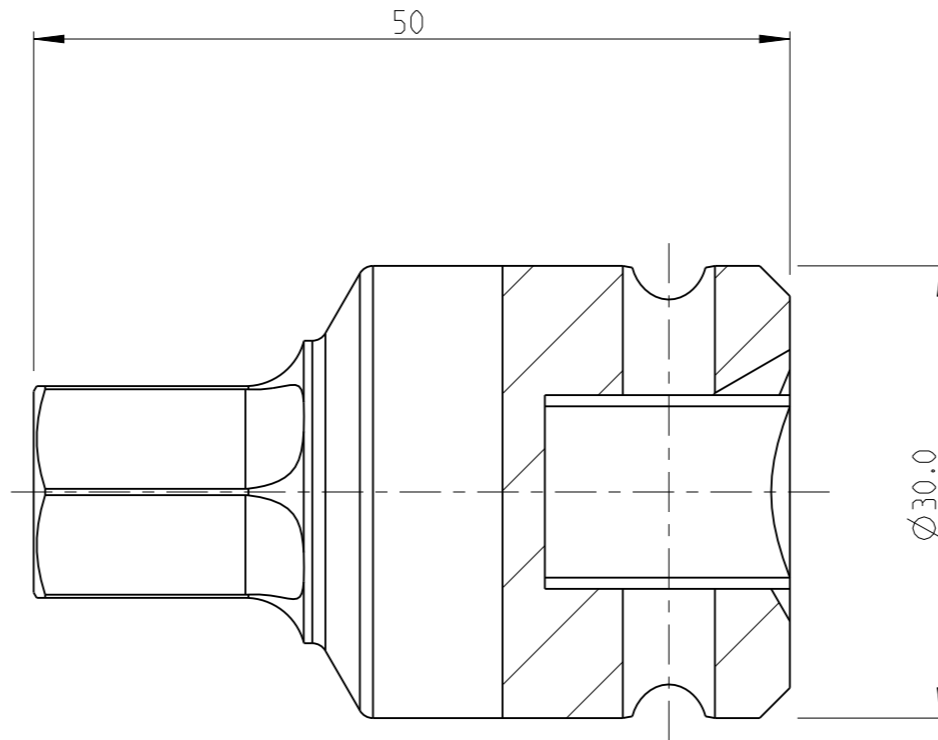

PART	4027132314	Status	Released	Rev./Iter	0.0
Drawing	4027132314	Status		Rev./Iter	0.0

proprietary document. Not to be used in any way without our consent.

SALTUS

Name	Bit socket-SQ1/2"-L50-HEX14
Designation	4027 1323 14