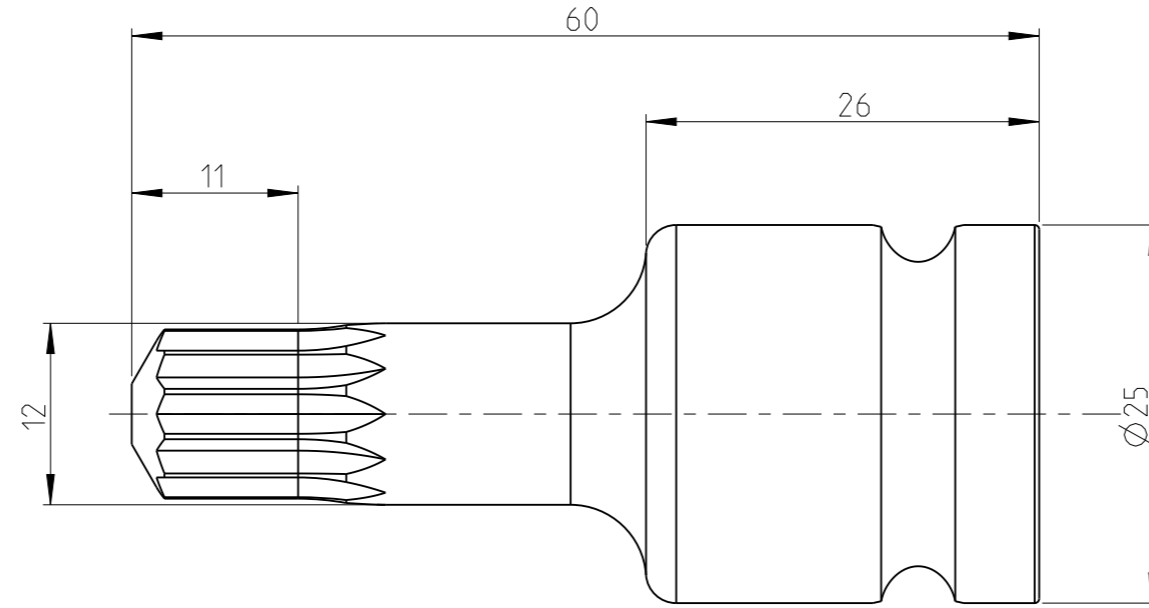

PART	40271324-12	Status	Released	Rev./Iter	3.1
Drawing	40271324-12	Status		Rev./Iter	3.2

proprietary document. Not to be used in any way without our consent.

**SALTUS**

Name	Bit socket-SQ1/2"-L60-XZN12
Designation	4027 1324 12