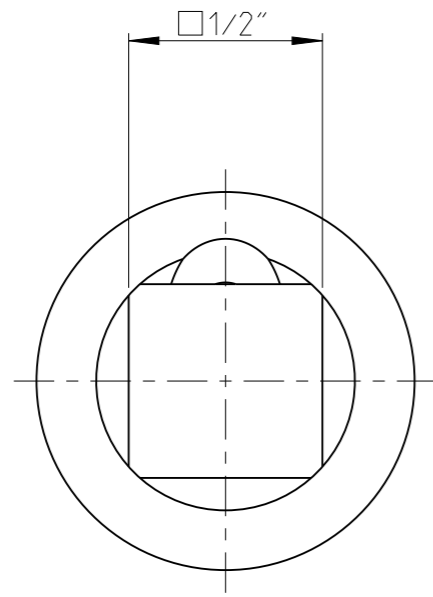

PART	40271324-12	Status	Released	Rev./Iter	3.1
Drawing	40271324-12	Status		Rev./Iter	3.2

proprietary document. Not to be used in any way without our consent.

**SALTUS**

Name	Bit socket-SQ1/2"-L60-XZN12
Designation	4027 1324 12