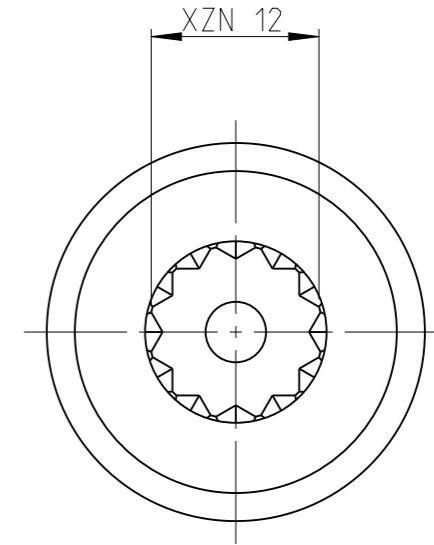

PART	40271324-12	Status	Released	Rev./Iter	3.1
Drawing	40271324-12	Status		Rev./Iter	3.2

proprietary document. Not to be used in any way without our consent.

**SALTUS**

Name	Bit socket-SQ1/2"-L60-XZN12
Designation	4027 1324 12