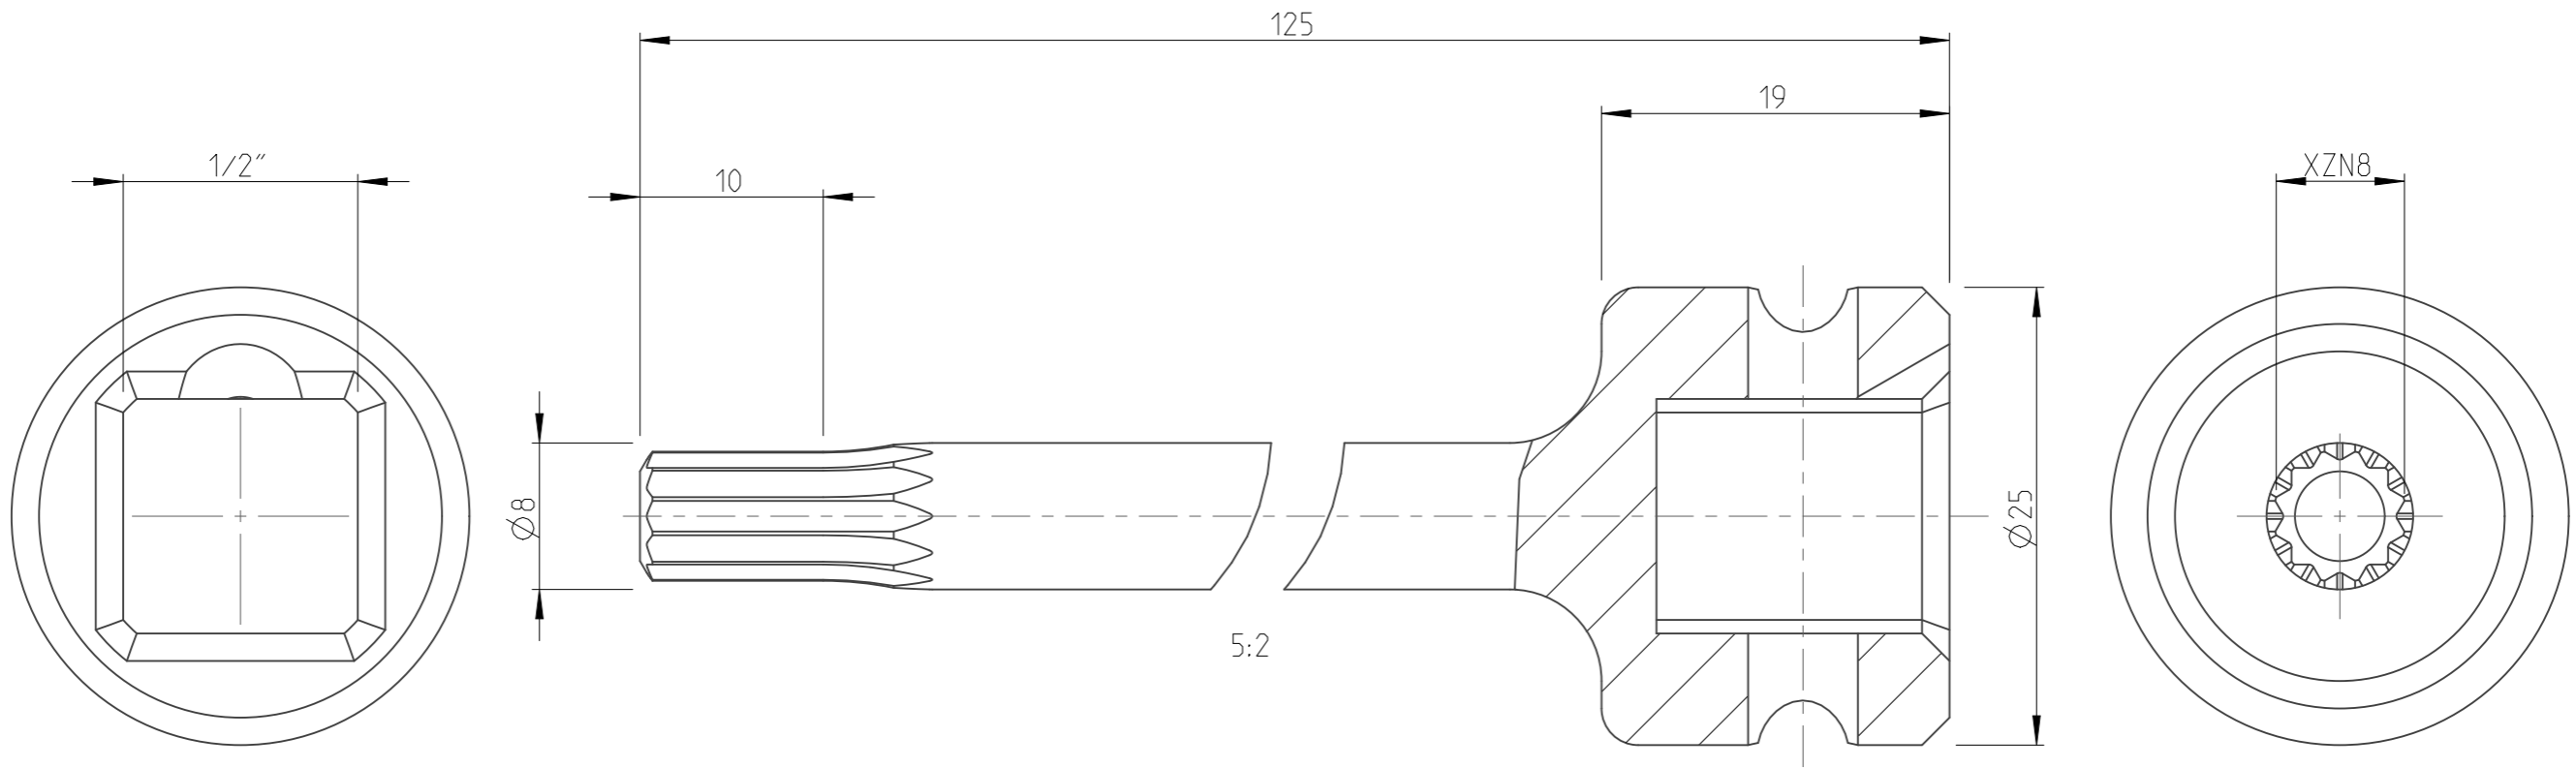

PART	4027132508	Status	Released	Rev./Iter	2.2
Drawing	4027132508	Status		Rev./Iter	2.4

1:1

proprietary document. Not to be used in any way without our consent.

**SALTUS**

Name	Bit socket-SQ1/2"-L125-XZN08
Designation	4027 1325 08