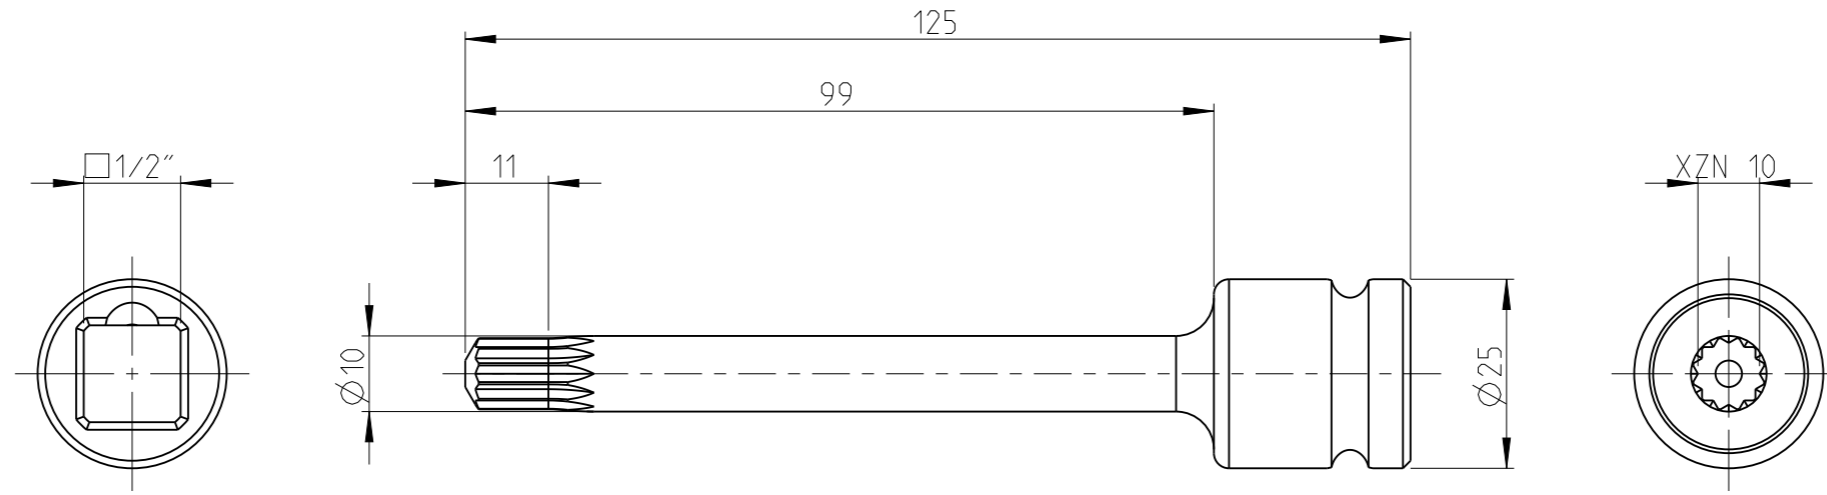

PART	4027132510	Status	Released	Rev./Iter	0.1
Drawing	4027132510	Status		Rev./Iter	0.1

Saltus proprietary document. Not to be used in any way without our written consent.

Saltus

Name	Bit Socket-SQ1/2"-L125-XZN10
Designation	4027 1325 10