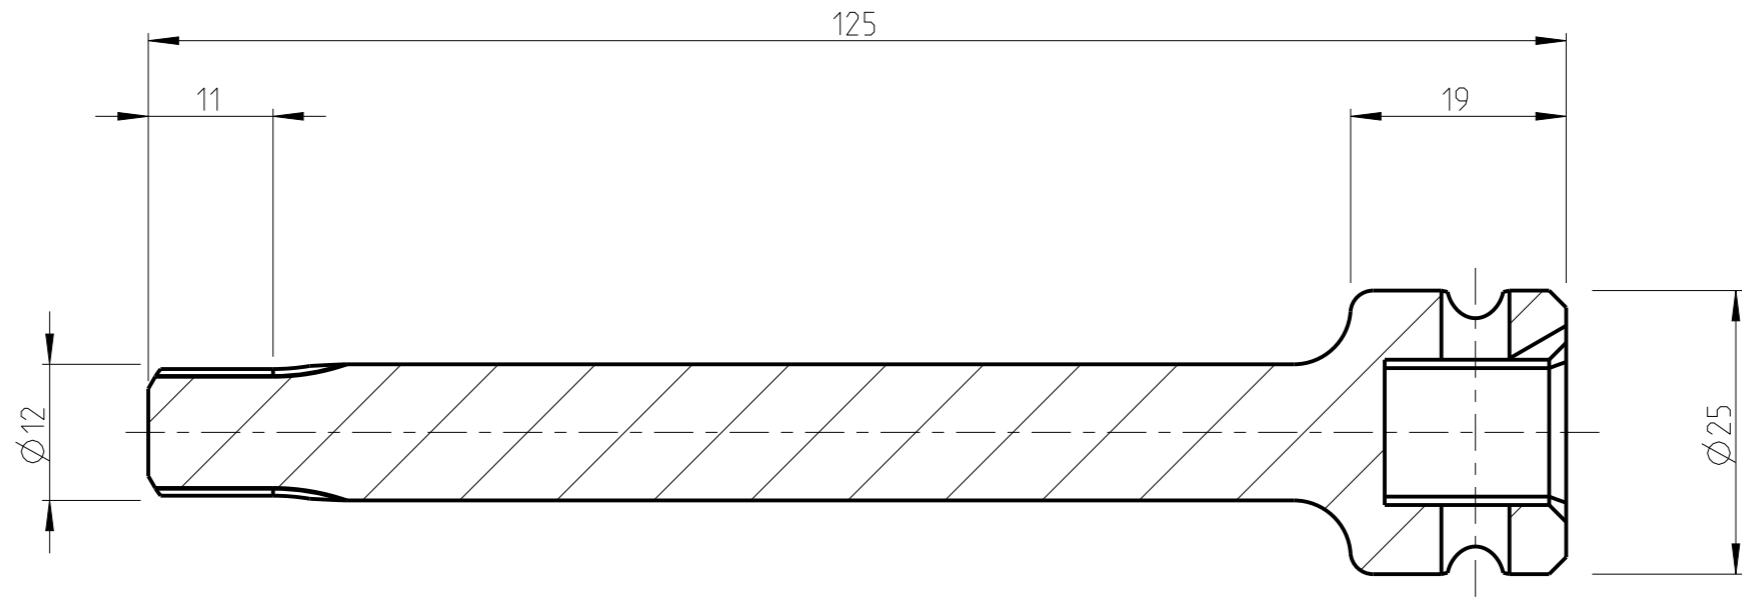

PART	Status	Rev./Iter
4027132512	In Work	0,0
4027132512	Status	Rev./Iter
		0,0

proprietary document. Not to be used in any way without our consent.

SALTUS

Name	Bit socket-SQ1/2"-L125-XZN12
Designation	4027 1325 12