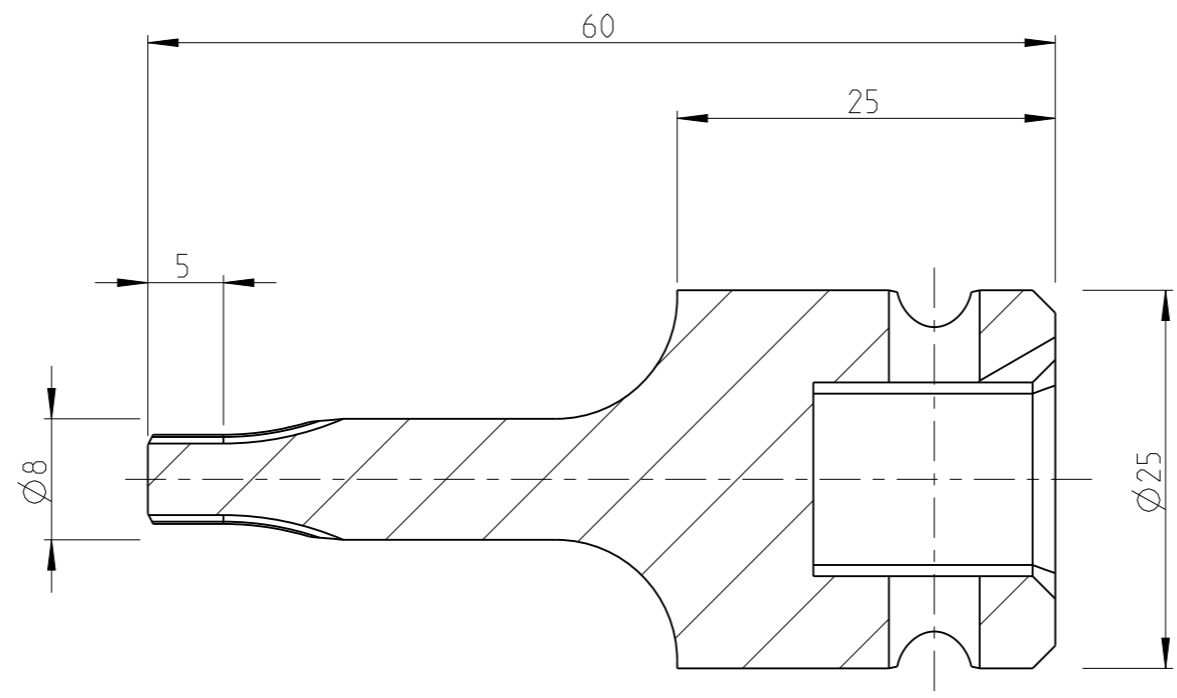

PART	4027132640	Status	Released	Rev./Iter	1.1
Drawing	4027132640	Status		Rev./Iter	1.1

proprietary document. Not to be used in any way without our consent.

SALTUS	Name	Bit socket-SQ1/2"-L60-T40
	Designation	4027 1326 40