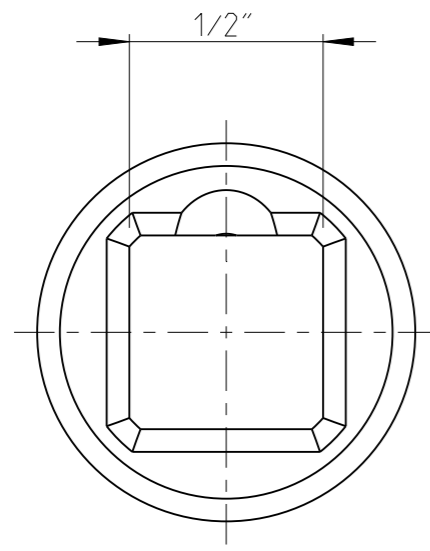

PART	4027132640	Status	Released	Rev./Iter	1.1
Drawing	4027132640	Status		Rev./Iter	1.1

proprietary document. Not to be used in any way without our consent.

SALTUS	Name	Bit socket-SQ1/2"-L60-T40
	Designation	4027 1326 40