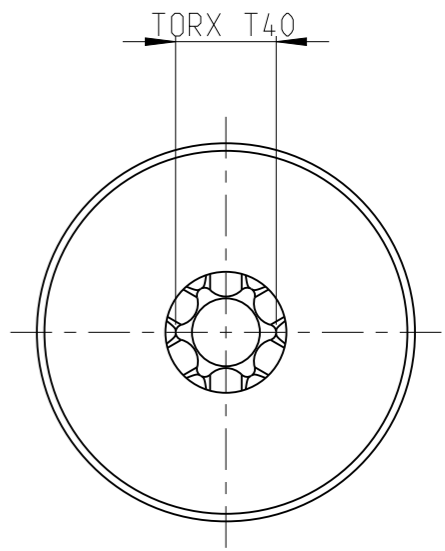

PART	4027132640	Status	Released	Rev./Iter	1.1
Drawing	4027132640	Status		Rev./Iter	1.1

proprietary document. Not to be used in any way without our consent.

SALTUS	Name	Bit socket-SQ1/2"-L60-T40
	Designation	4027 1326 40