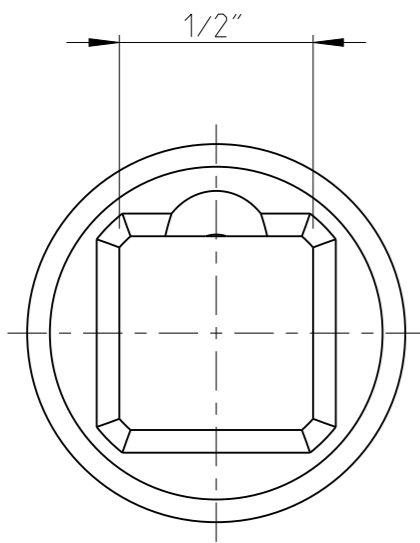

PART	4027132645	Status	Released	Rev./Iter	1.1
Drawing	4027132645	Status		Rev./Iter	1.1

proprietary document. Not to be used in any way without our consent.

SALTUS

Name	Bit socket-SQ1/2"-L60-T45
Designation	4027 1326 45