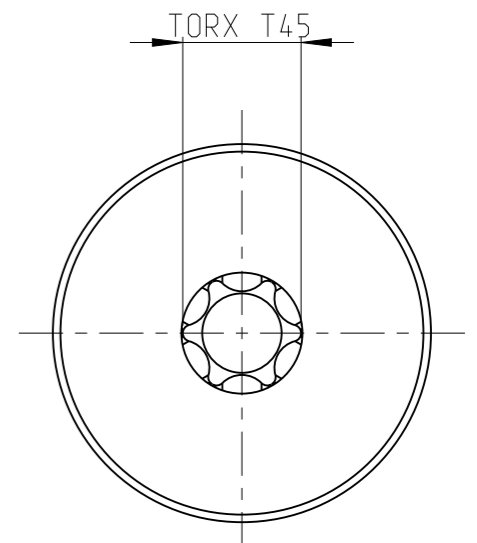

PART	4027132645	Status	Released	Rev./Iter	1.1
Drawing	4027132645	Status		Rev./Iter	1.1

proprietary document. Not to be used in any way without our consent.

SALTUS

Name	Bit socket-SQ1/2"-L60-T45
Designation	4027 1326 45