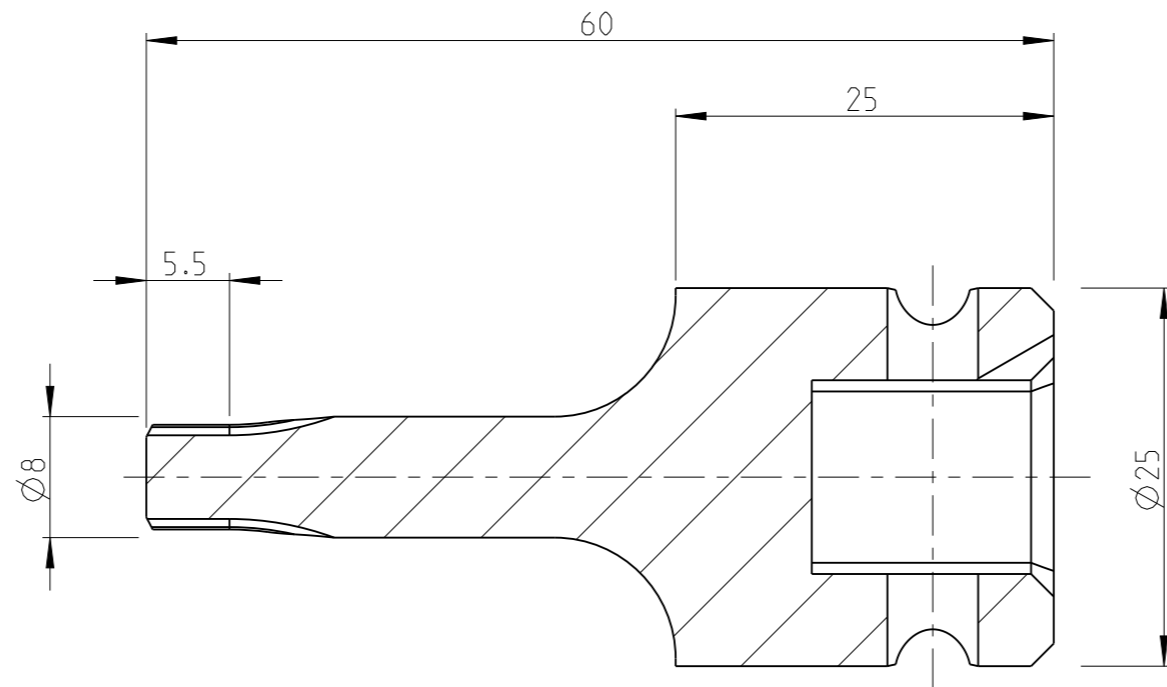

PART	4027132645	Status	Released	Rev./Iter	1.1
Drawing	4027132645	Status		Rev./Iter	1.1

proprietary document. Not to be used in any way without our consent.

SALTUS

Name	Bit socket-SQ1/2"-L60-T45
Designation	4027 1326 45