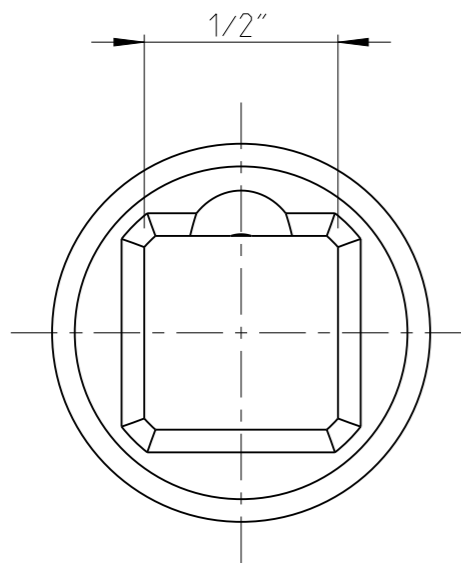

PART	4027132650	Status	Released	Rev./Iter	1.0
Drawing	4027132650	Status		Rev./Iter	1.0

proprietary document. Not to be used in any way without our consent.

SALTUS	Name	Bit socket-SQ1/2"-L60-T50
	Designation	4027 1326 50