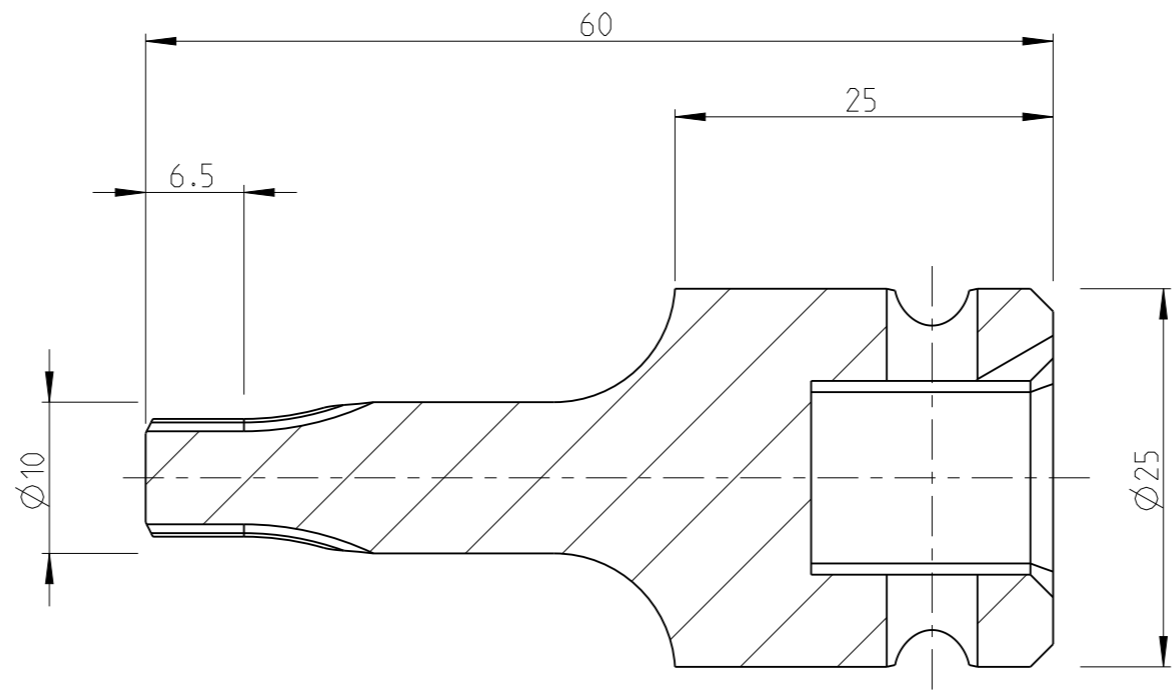

PART	4027132650	Status	Released	Rev./Iter	1.0
Drawing	4027132650	Status		Rev./Iter	1.0

proprietary document. Not to be used in any way without our consent.

SALTUS	Name	Bit socket-SQ1/2"-L60-T50
	Designation	4027 1326 50