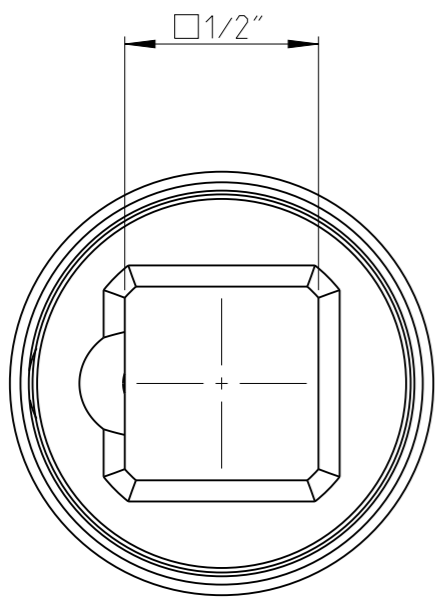

ASSEMBLY	4027132651	Status	Released	Rev. / Iter	1.0
DRAWING	4027132651	Status		Rev. / Iter	1.0

proprietary document. Not to be used in any way without our consent.

**SALTUS**

Name  
BitSocket-SQ1/2"-L60-T50-RM-R  
Designation  
4027 1326 51