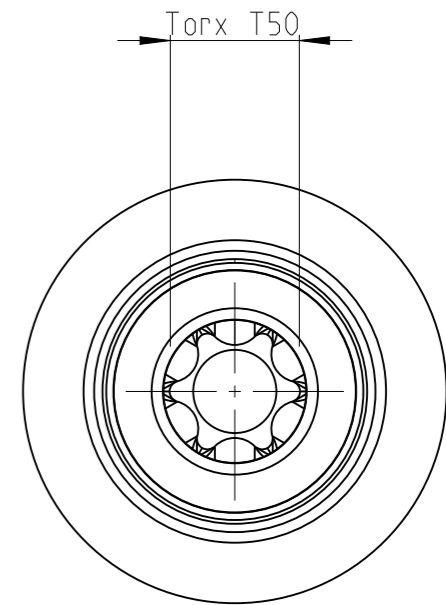

ASSEMBLY	4027132651	Status	Released	Rev. / Iter	1.0
DRAWING	4027132651	Status		Rev. / Iter	1.0

proprietary document. Not to be used in any way without our consent.

**SALTUS**

Name  
BitSocket-SQ1/2"-L60-T50-RM-R  
Designation  
4027 1326 51