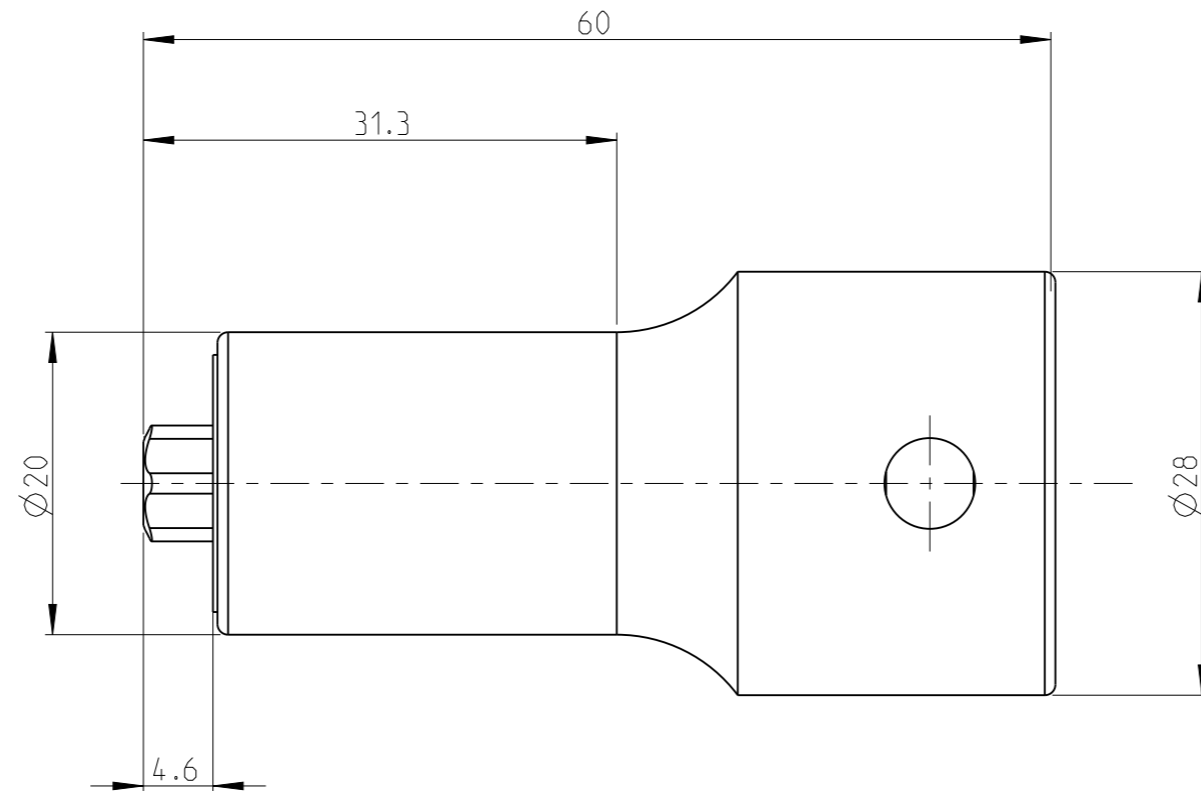

ASSEMBLY	4027132651	Status	Released	Rev. / Iter	1.0
DRAWING	4027132651	Status		Rev. / Iter	1.0

proprietary document. Not to be used in any way without our consent.

**SALTUS**

Name  
BitSocket-SQ1/2"-L60-T50-RM-R  
Designation  
4027 1326 51