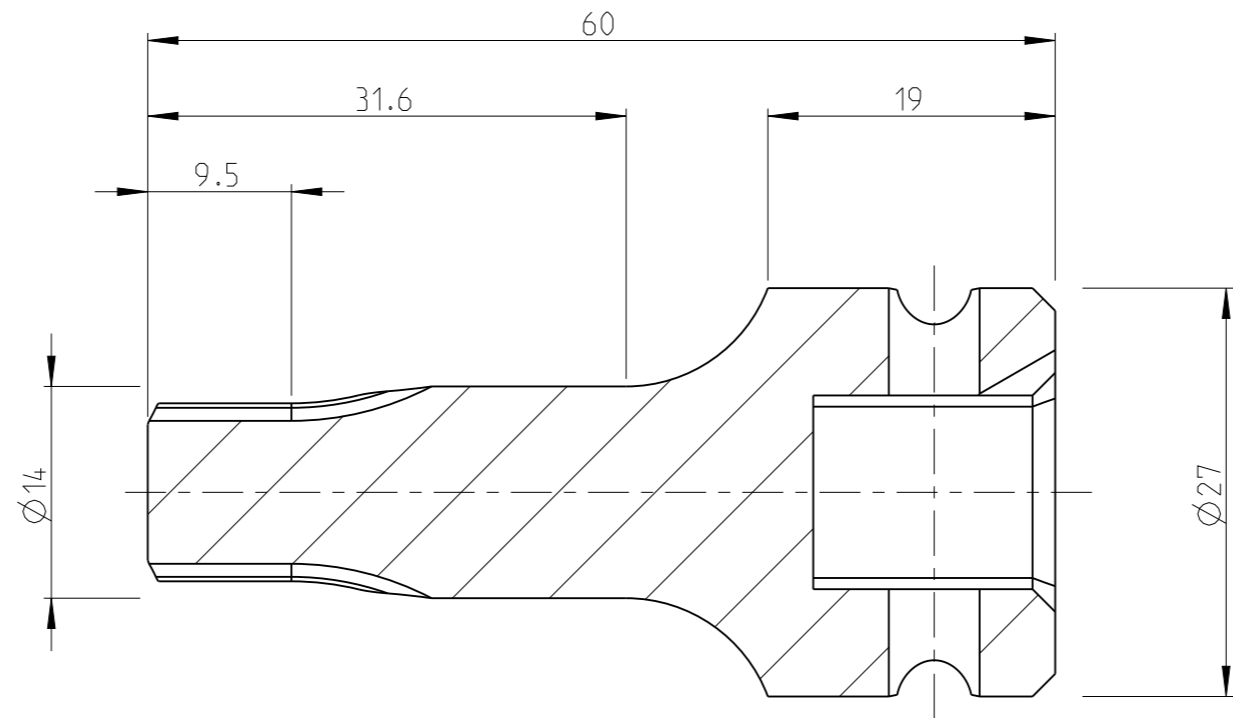

PART	4027132660	Status	Released	Rev./Iter	0.0
Drawing	4027132660	Status		Rev./Iter	0.0

proprietary document. Not to be used in any way without our consent.

**SALTUS**

Name  
Bit socket-SQ1/2"-L60-T60  
Designation  
4027 1326 60