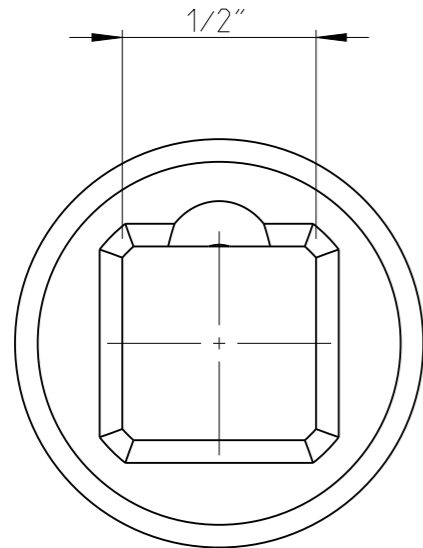

PART	4027132660	Status	Released	Rev./Iter	0.0
Drawing	4027132660	Status		Rev./Iter	0.0

proprietary document. Not to be used in any way without our consent.

**SALTUS**

Name  
Bit socket-SQ1/2"-L60-T60  
Designation  
4027 1326 60