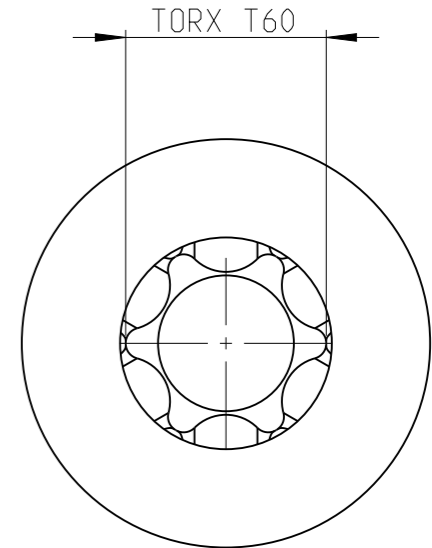

PART	4027132660	Status	Released	Rev./Iter	0.0
Drawing	4027132660	Status		Rev./Iter	0.0

proprietary document. Not to be used in any way without our consent.

**SALTUS**

Name  
Bit socket-SQ1/2"-L60-T60  
Designation  
4027 1326 60