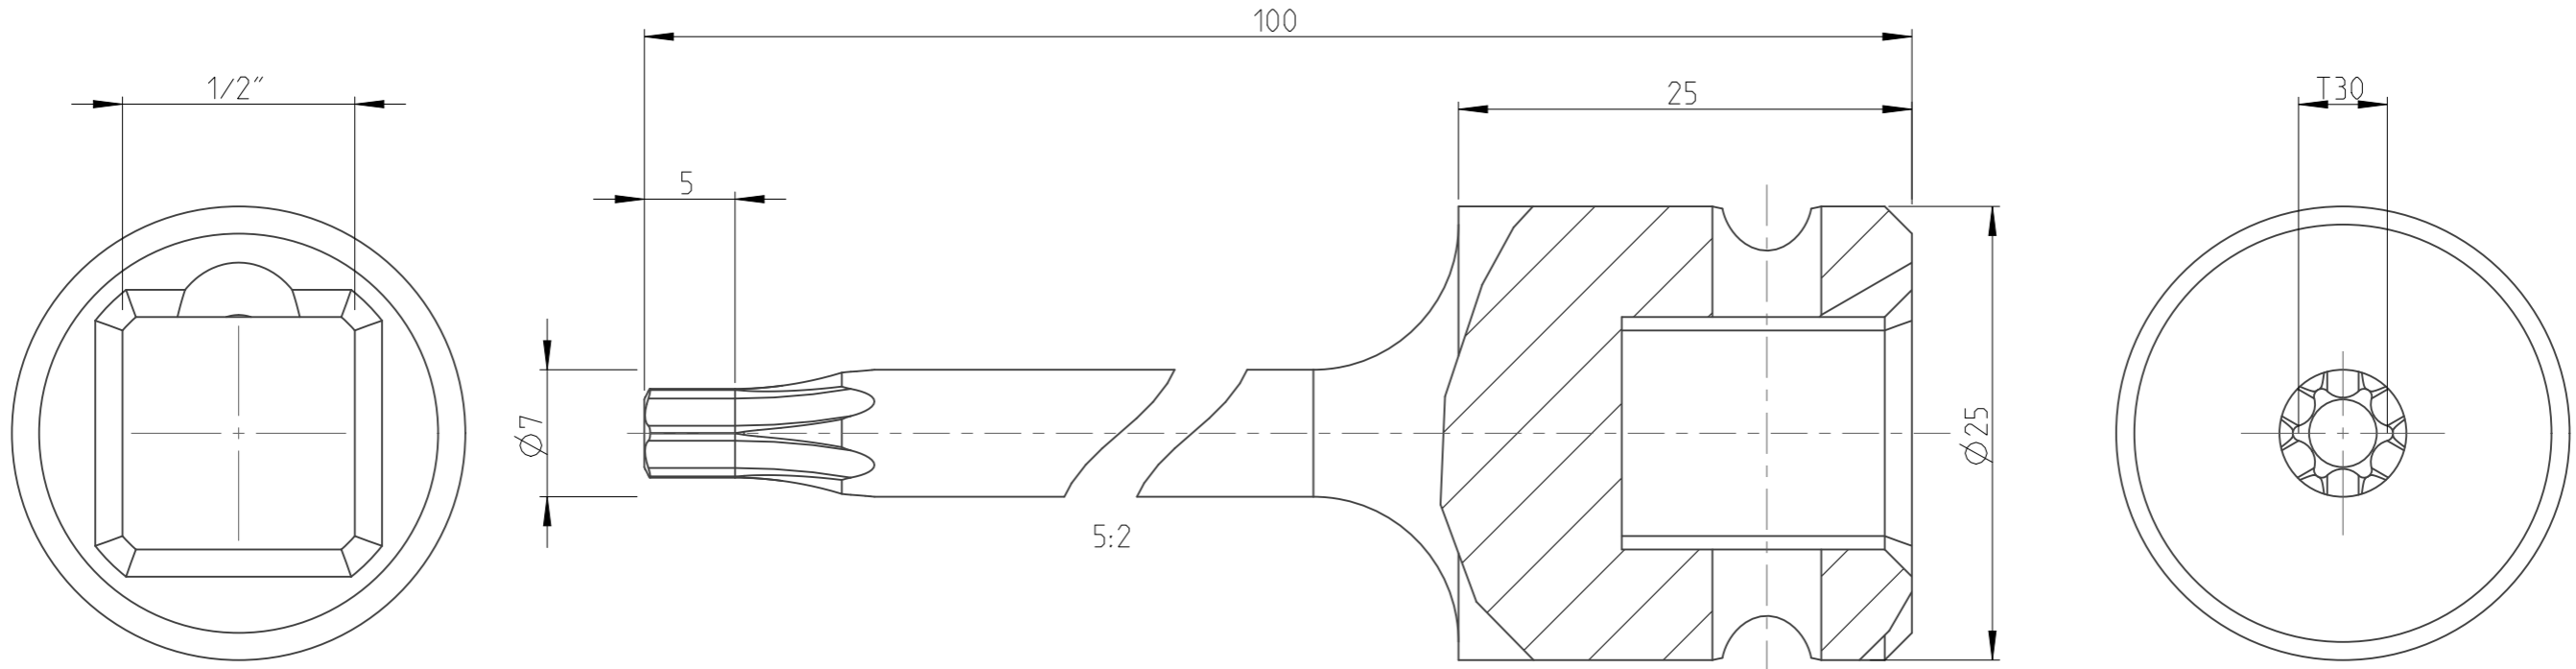

| | | | | | |
|---------|------------|--------|----------|-----------|-----|
| PART | 4027132730 | Status | Released | Rev./Iter | 1,2 |
| Drawing | 4027132730 | Status | | Rev./Iter | 1,4 |

1 2 3 4 5 6 7 8 9 10

A
B
C
D

proprietary document. Not to be used in any way without our consent.

1:1

| | | |
|---------------|-------------|----------------------------|
| SALTUS | Name | Bit socket-SQ1/2"-L100-T30 |
| | Designation | 4027 1327 30 |